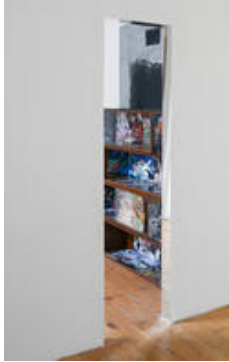

Tolia Astakhishvili
Neighbours places, 2024
Wall architecture, mirror
347 × 335 cm (136 5/8 × 131 7/8 inches)