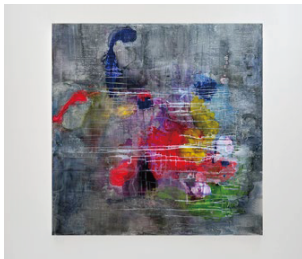

Makoto Saito
“The Night Papa Turned into a Goblin”, 2024
Oil on canvas on wood panel
150 x 150 cm

MST-PA_24_004