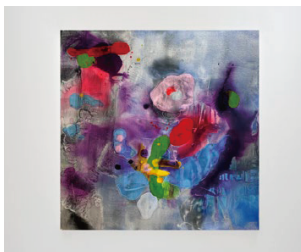

Taka Ishii

Gallery

6-5-24 3F Roppongi Minato-ku Tokyo #106-0032, Japan
tel +81 (0)3 6434 7010
fax +81 (0)3 6434 7011
web www.takaishiigallery.com
email tig@takaishiigallery.com

List of Works

Makoto Saito "After Watching the Tove Jansson Documentary. - Song of the Forest - "

Nov 16 - Dec 14, 2024

Taka Ishii Gallery Roppongi 3F

Makoto Saito
"Song of the Forest", 2024
Oil on canvas on wood panel
163 x 215 cm

MST-PA_24_001

Makoto Saito
"Floating Troll", 2024
Oil on canvas on wood panel
163 x 215 cm

MST-PA_24_002

Makoto Saito
"Fairy Larva", 2024
Oil on canvas on wood panel
150 x 150 cm

MST-PA_24_005

Makoto Saito
“The Lost Child Goblin”, 2024
Oil on canvas on wood panel
163 x 215 cm

MST-PA_24_003

Makoto Saito
“If You Go to That Forest”, 2024
Oil on canvas on wood panel
150 x 150 cm