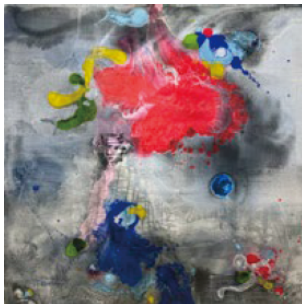

Nov 16 - Dec 14, 2024

Taka Ishii Gallery Roppongi 3F

Makoto Saito
"Song of the Forest", 2024
Oil on canvas on wood panel
163 x 215 cm

MST-PA_24_001

Makoto Saito
"Floating Troll", 2024
Oil on canvas on wood panel
163 x 215 cm

MST-PA_24_002

Makoto Saito
"Fairy Larva", 2024
Oil on canvas on wood panel
150 x 150 cm

MST-PA_24_005

Makoto Saito
“The Lost Child Goblin”, 2024
Oil on canvas on wood panel
163 x 215 cm

MST-PA_24_003

Makoto Saito
“If You Go to That Forest”, 2024
Oil on canvas on wood panel
150 x 150 cm