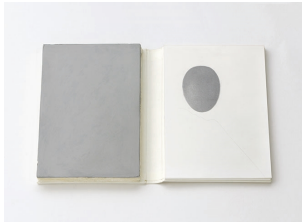

Ettore Spalletti
“Senza titolo”, 1992–98
Cardboard cover, color impasto and graphite on pressed paper
12.5 x 17.5 cm

ETS-SC_92_001