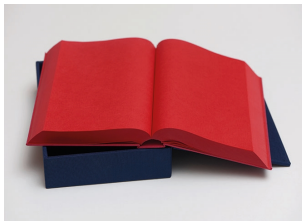

Ettore Spalletti
“Senza titolo (Salle des fêtes. Sala delle feste)”, 1998
Cardboard cover with washed silk, tissue paper, lined case
4 x 18 x 13 cm
Edition of 1,000

ETS-ED_98_001