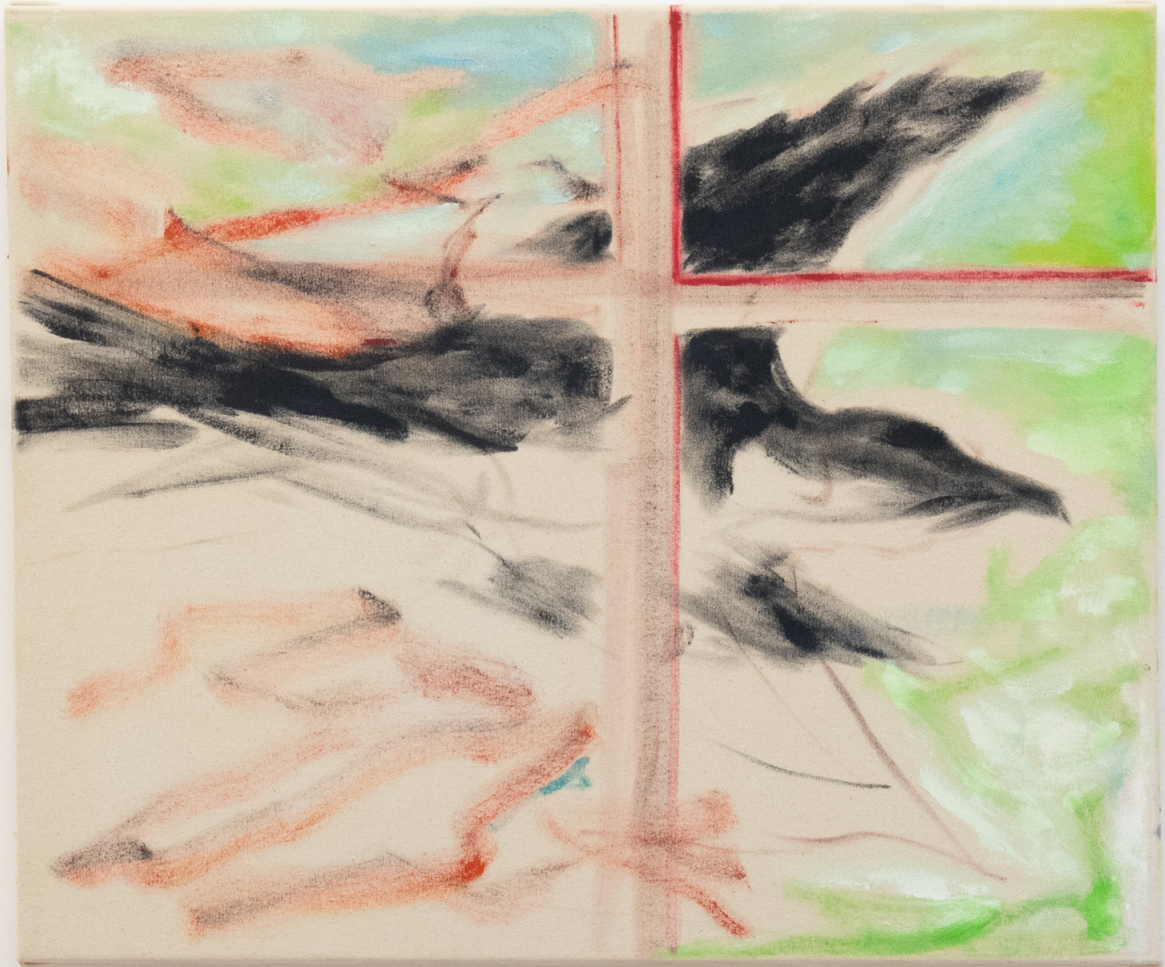

LAILA.

And Painting gropes Night
with the instincts of a hunter
after some elusive quarry
a bird of prey
whose feathers are charred by
proximity to the sun.

LILA.

LALA.

The bright midday, unaltered, 2024
Oil & Acrylic on canvas
170 x 130cm

LILA.

LALA.

Inside every room, an image of tomorrow, 2024
oil on canvas
96 x 132cm

LILA.

LILA.

Lucidity of a vacuum, 2024
oil on canvas
170 x 130 cm

LALA.

If it kills , 2024
oil on canvas
51 x 61 cm

LALA.

And beneath the asphalt, a brief stillness, 2024
oil on canvas
132 x 96 cm

LILA.

LILA.

Six Interludes, 2024
acrylic on Linen
38 x 48 cm,

LILA.

Some distance, from the wire fence, 2024
Oil and on canvas
122 x 92 cm