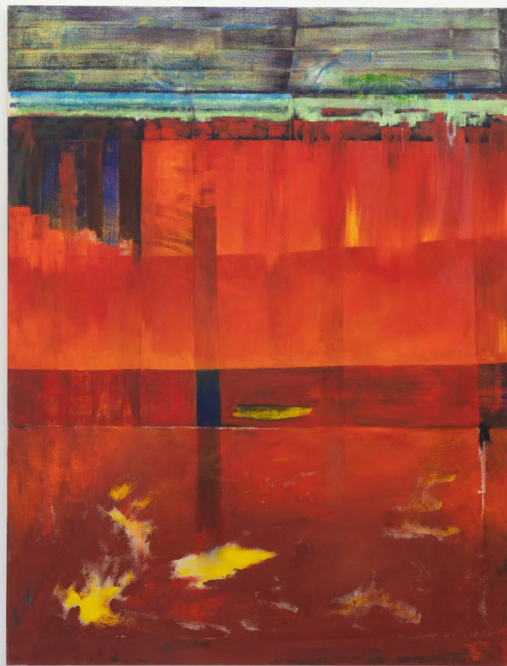

LAILA.

And Painting gropes Night
with the instincts of a hunter
after some elusive quarry
a bird of prey
whose feathers are charred by
proximity to the sun.

LILA.

LALA.

The bright midday, unaltered, 2024
Oil & Acrylic on canvas
170 x 130cm