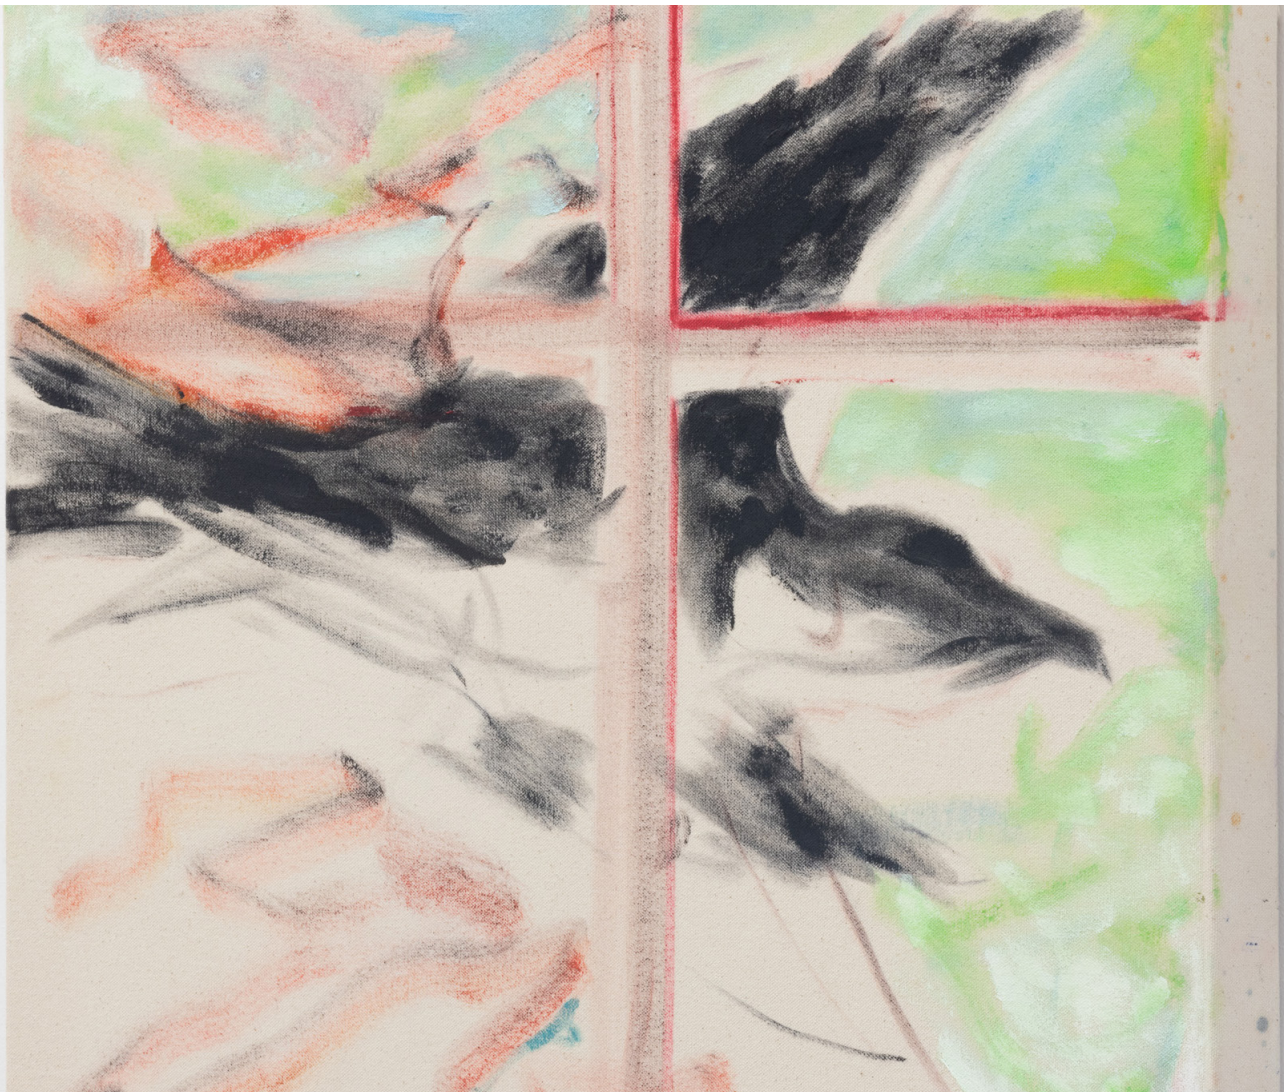

LAILA.

And Painting gropes Night
with the instincts of a hunter
after some elusive quarry
a bird of prey
whose feathers are charred by
proximity to the sun.

LILA.

LALA.

The bright midday, unaltered, 2024
Oil & Acrylic on canvas
170 x 130cm

LILA.

LALA.

Inside every room, an image of tomorrow, 2024
oil on canvas
96 x 132cm

LILA.

LILA.

Lucidity of a vacuum, 2024
oil on canvas
170 x 130 cm

LALA.

If it kills , 2024
oil on canvas
51 x 61 cm

LALA.

And beneath the asphalt, a brief stillness, 2024
oil on canvas
132 x 96 cm

LILA.

LILA.

Six Interludes, 2024
acrylic on Linen
38 x 48 cm,

LILA.

Some distance, from the wire fence, 2024
Oil and on canvas
122 x 92 cm