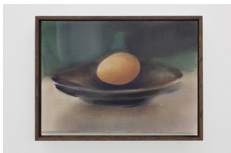

Aya Higuchi
summer tulips in the vase, 2024
Oil on canvas
455 × 380 mm

Aya Higuchi
shiitake mushrooms, 2024
Oil on canvas
242 × 333 mm

Aya Higuchi
cocotte cake, 2024
Oil on canvas
410 × 318 mm

Directors

Grace Schofield
Nigel Dunkley

fruits jelly, 2024

Oil on canvas
410 × 318 mm

Aya Higuchi

eggs on the black dish, 2024

Oil on canvas
242 × 333 mm

Aya Higuchi

into the light, 2024

Oil on canvas
727 × 606 mm

Aya Higuchi

cracked raw eggs, 2024

Oil on canvas
175 × 230 mm

Aya Higuchi

cocotte cake on the table, 2024

Oil on canvas
727 × 606 mm

Directors

Grace Schofield
Nigel Dunkley