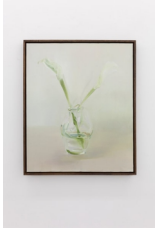

UNION PACIFIC

Aya Higuchi
calla lilies in the vase, 2024
Oil on canvas
727 × 606 mm