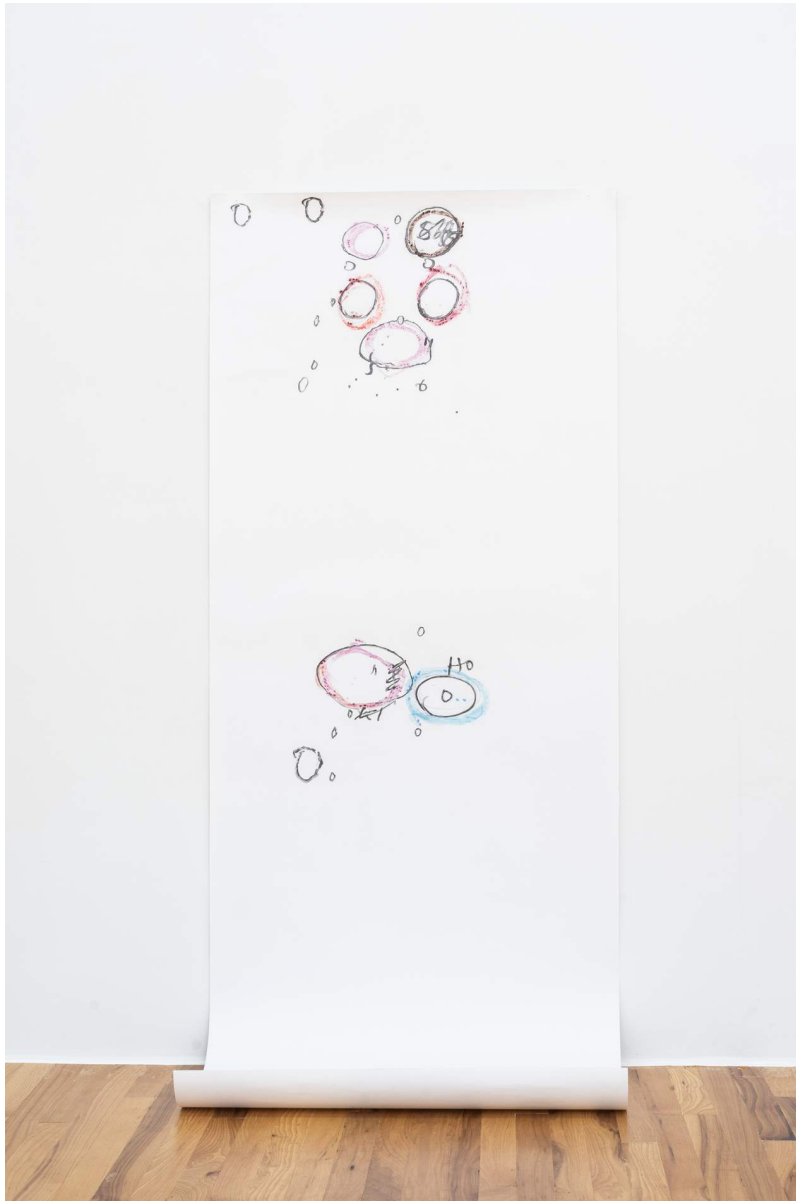

baader-meinhof

Bailey Connolly (b. 1993)

The Oracle, 2023

Extruded polystyrene, plaster, pigmented gesso, cold wax medium and ear plugs

32 in x 56 in x 34 in

BC0007

baader-meinhof

Bailey Connolly (b. 1993)
Ethical Configuration (Rose), 2024
Expanded PVC, spray paint, acrylic paint and tape
Dimensions variable
BC0010

baader-meinhof

Bailey Connolly (b. 1993)
ooooOOo, 2024
Pencil and soft pastel on paper
30 in x 80 in
BC0001

baader-meinhof

Bailey Connolly (b. 1993)

Rack, 2024

Pencil on paper

30 in x 80 in

BC0008

baader-meinhof

Bailey Connolly (b. 1993)

untitled, 2024

Pencil on paper

17 in x 21.75 in

19.75 in x 26.75 in

BC0018

baader-meinhof

Bailey Connolly (b. 1993)

Berlin, 2024

Pencil on paper

16 in x 13 in

24.25 in x 18.25 in

BC0003

baader - meinhof

Bailey Connolly (b. 1993)