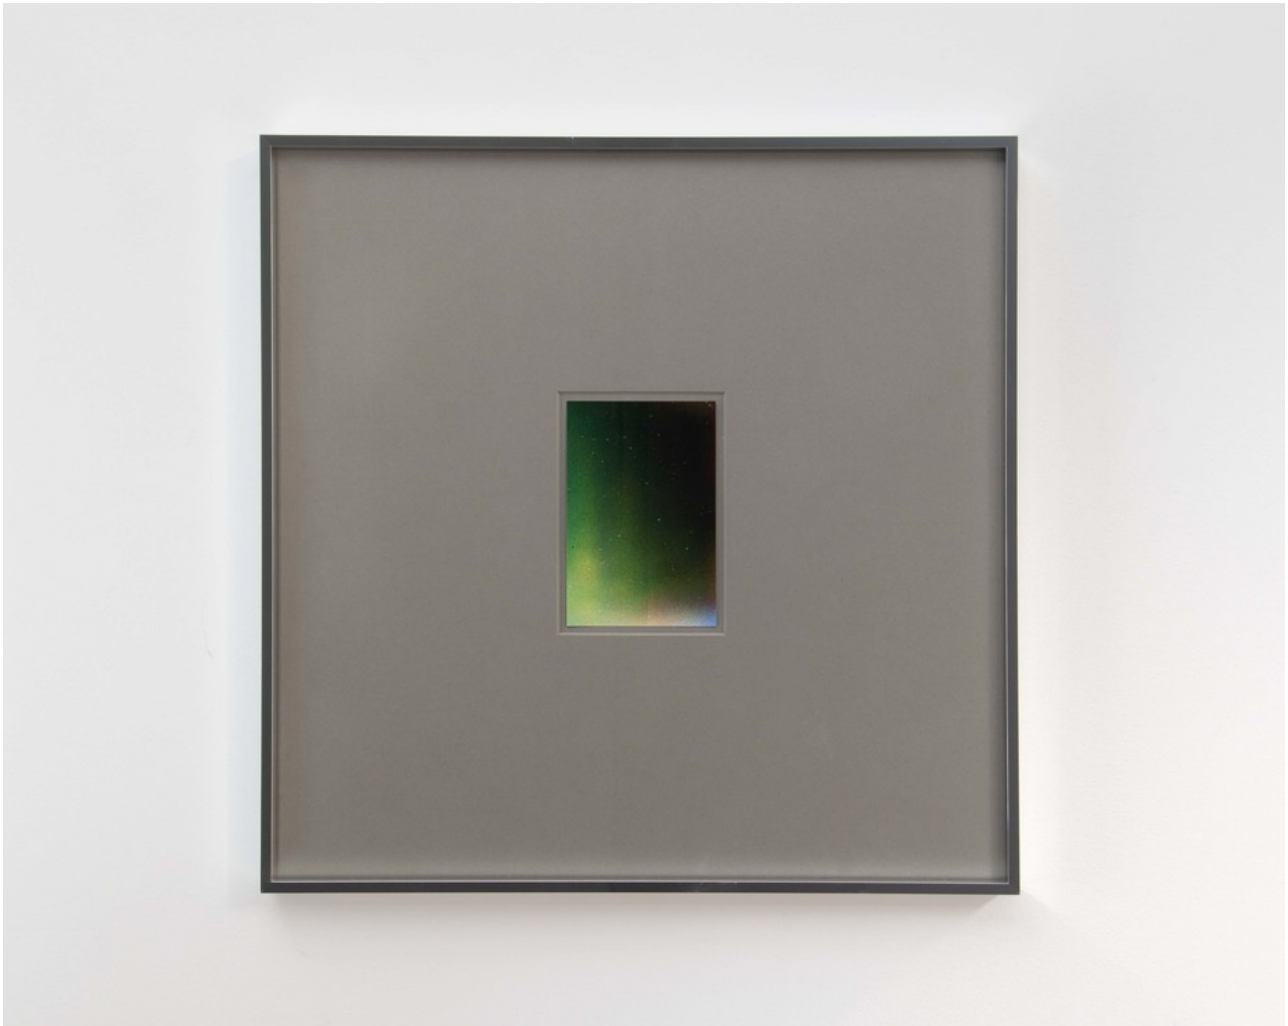

Institut für Bild und Objekt

TBT, 2021-2022

photograph on 50% grey mat board and aluminum frame 20 x 20

x 1 "