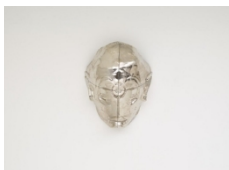

Duarte Sequeira

Petros Moris

Oracle (Membrane VIII), 2024

Chrome-plated copper electroformed on PLA substrate, stainless steel components,

90 x 80 x 50 cm

Petros Moris

Oracle (Membrane IX), 2024

Chrome-plated copper electroformed on PLA substrate, stainless steel components,

70 x 50 x 35 cm

Petros Moris

Oracle (Gorge on Mountains), 2024

Marble, aluminum honeycomb

315 x 100 x 3cm

Petros Moris

Oracle (Our Empty Stomachs), 2024

Marble, aluminum honeycomb

250 x 115 x 3 cm

Petros Moris

Oracle (Child Knows), 2024

Marble, aluminum honeycomb

290 x 80 x 3cm

Petros Moris

Oracle (The Past Exists), 2024

Marble, aluminum honeycomb

320 x 70 x 3cm

Petros Moris

Oracle (Membrane X), 2024

Nickel-plated copper, PLA, stainless steel

80 x 60 x 30cm

Petros Moris

Oracle (Membrane XI), 2024

Nickel-plated copper, PLA, stainless steel