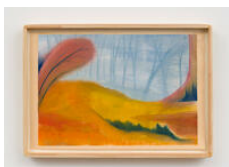

MvY352, **Mark van Yetter**
Untitled, 2023
Oil on paper, artist's pine frame
12 × 18 in. (30.48 × 45.72 cm)
13 1/2 × 19.4 in. (34.29 × 49.28 cm) (framed)

MVY 370, **Mark van Yetter**
Untitled, 2024
Oil on paper, artist's pine frame
12 × 9.1 in. (30.48 × 23.11 cm)
13.6 × 11.4 in. (34.54 × 28.96 cm) (framed)

MVY 388, **Mark van Yetter**
Ulrike, 2024
Pastel on paper, artist's pine frame
8.9 × 5.9 in. (22.61 × 14.99 cm)
10.4 × 7.8 in. (26.42 × 19.81 cm) (framed)

MVY 387, **Mark van Yetter**
Umar, 2024
 Pastel on paper, artist's pine frame
 18.9 × 14.2 in. (48.01 × 36.07 cm)
 20.4 × 16.3 in. (51.82 × 41.40 cm) (framed)