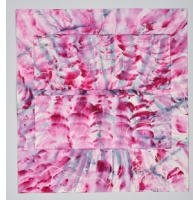

## Georgie Hill | Sirens

December 8 2024 - January 26, 2025

Siren / melter of limbs (1)

2024  
Acrylic on canvas

800 x 750mm

Siren / melter of limbs (2)

2024  
Acrylic on canvas

800 x 750mm

Siren / melter of limbs (3)

2024  
Watercolour on incised paper

590 x 550mm (paper size)  
700 x 650mm (frame size)

Sirens (1)

2024  
Watercolour on incised paper

590 x 550mm (paper size)  
700 x 650mm (frame size)