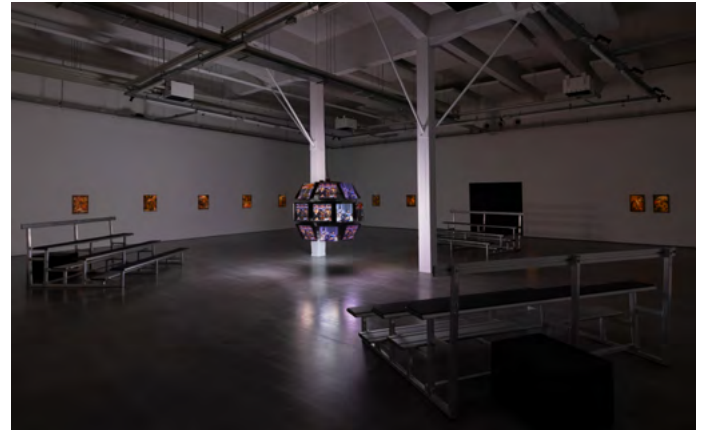

Kulendran-Thomas-WIELS-Centre-for-Contemporary-Art-Brussels-2024-Safe-Zone-14.jpg
Image Credit: Andrea Rossetti

Installation view: 'Christopher Kulendran Thomas: Safe Zone,' in collaboration with Annika Kuhlmann; WIELS Centre for Contemporary Art, Brussels, 2024.