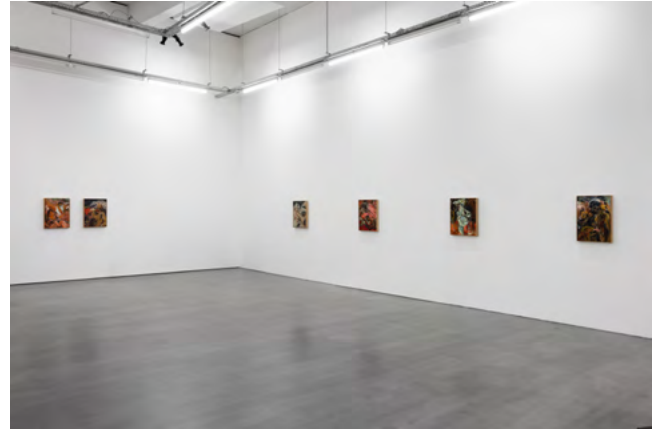

Kulendran-Thomas-WIELS-Centre-for-Contemporary-Art-Brussels-2024-Safe-Zone-26.jpg
Image Credit: Andrea Rossetti

Installation view: 'Christopher Kulendran Thomas: Safe Zone,' in collaboration with Annika Kuhlmann; WIELS Centre for Contemporary Art, Brussels, 2024.