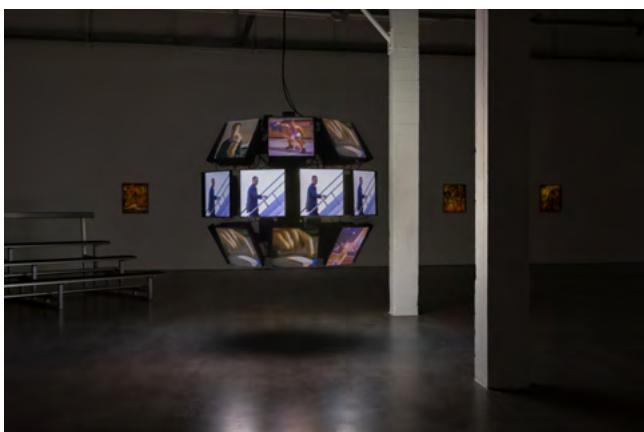

Kulendran-Thomas-WIELS-Centre-for-Contemporary-Art-Brussels-2024-Safe-Zone-19.jpg
Image Credit: Andrea Rossetti
Installation view: 'Christopher Kulendran Thomas: Safe Zone.' in collaboration with Annika Kuhlmann;
WIELS Centre for Contemporary Art, Brussels, 2024.