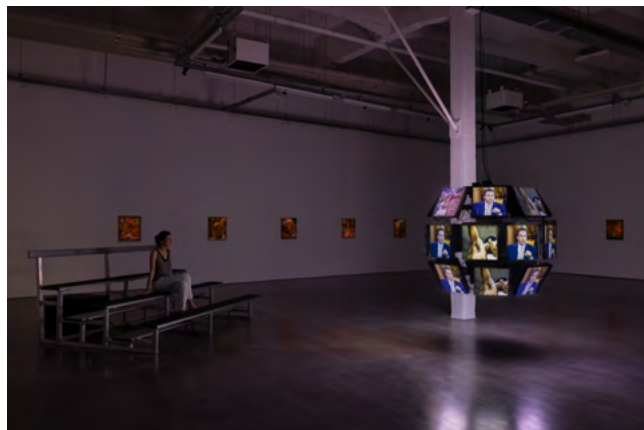

Kulendran-Thomas-WIELS-Centre-for-Contemporary-Art-Brussels-2024-Safe-Zone-17.jpg
Image Credit: Andrea Rossetti
Installation view: 'Christopher Kulendran Thomas: Safe Zone.' in collaboration with Annika Kuhlmann;
WIELS Centre for Contemporary Art, Brussels, 2024.