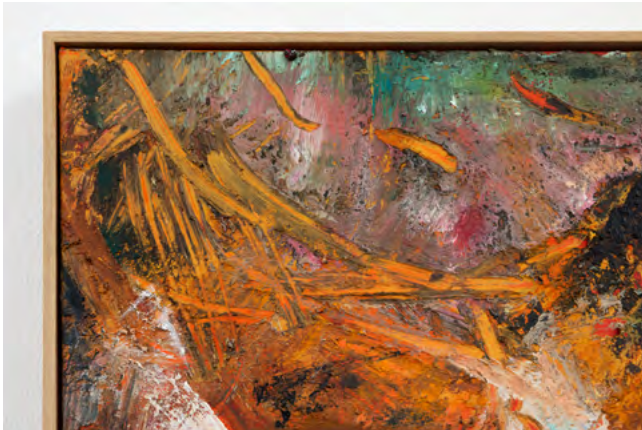

Kulendran-Thomas-WIELS-Centre-for-Contemporary-Art-Brussels-2024-Safe-Zone-29.jpg
Image Credit: Andrea Rossetti

Christopher Kulendran Thomas, ft-ckt-Mullivaikkal-0017-st-32-cfg-6.5-seed-5512405824.png, (2024); Detail View.