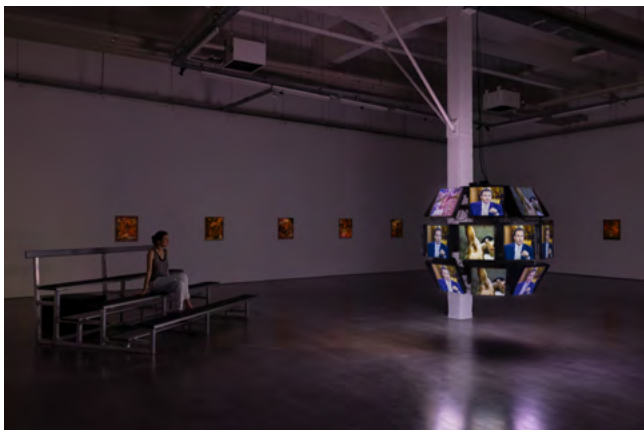

Kulendran-Thomas-WIELS-Centre-for-Contemporary-Art-Brussels-2024-Safe-Zone-17.jpg
Image Credit: Andrea Rossetti
Installation view: 'Christopher Kulendran Thomas: Safe Zone.' in collaboration with Annika Kuhlmann;
WIELS Centre for Contemporary Art, Brussels, 2024.