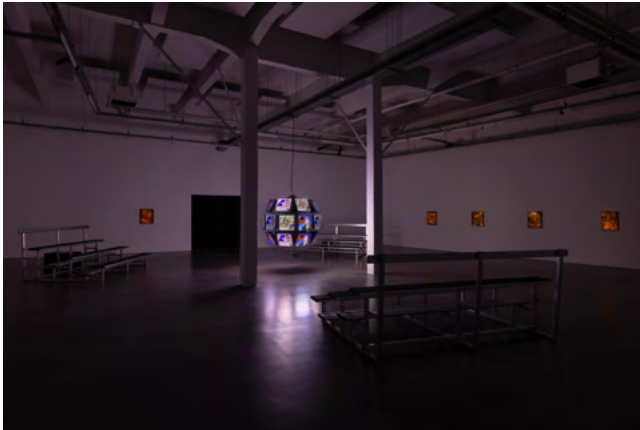

Kulendran-Thomas-WIELS-Centre-for-Contemporary-Art-Brussels-2024-Safe-Zone-13.jpg
Image Credit: Andrea Rossetti

Installation view: 'Christopher Kulendran Thomas: Safe Zone,' in collaboration with Annika Kuhlmann; WIELS Centre for Contemporary Art, Brussels, 2024.