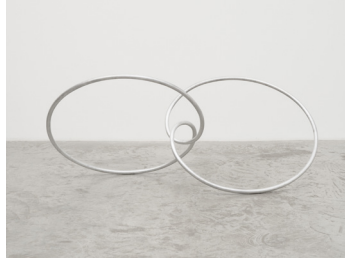

Madeline Hollander  
*Entanglement*  
12 Jan–2 Mar 2024  
39 Walker

*Entanglement Choreography I* (figs. 1, 7, 13, 19), 2023  
Glass optical mirrors, cast aluminum, electric turntable, wood pedestal  
24 x 24 x 32 ½ in  
(61 x 61 x 82.5 cm)  
(MAH9791)

*Bob*, 2023  
Bent aluminum  
Diameter: 3 ft (91.5 cm)  
(MAH9800)

*Entanglement Choreography II* (figs. 2, 8, 14, 20), 2023  
Glass optical mirrors, cast aluminum, electric turntable, wood pedestal  
24 x 24 x 32 ½ in  
(61 x 61 x 82.5 cm)  
(MAH9792)

*Charlie*, 2023  
Bent aluminum  
Diameter: 5 ft (152.5 cm)  
(MAH9798)

*Entanglement Choreography III* (figs. 3, 9, 15, 21), 2023  
Glass optical mirrors, cast aluminum, electric turntable, wood pedestal  
24 x 24 x 32 ½ in  
(61 x 61 x 82.5 cm)  
(MAH9793)

*Entanglement Choreography IV* (figs. 4, 10, 16, 22), 2023  
Glass optical mirrors, cast aluminum, electric turntable, wood pedestal  
24 x 24 x 32 ½ in  
(61 x 61 x 82.5 cm)  
(MAH9794)

*Alice*, 2023  
Bent aluminum  
Diameter: 4 ft (122 cm)  
(MAH9799)