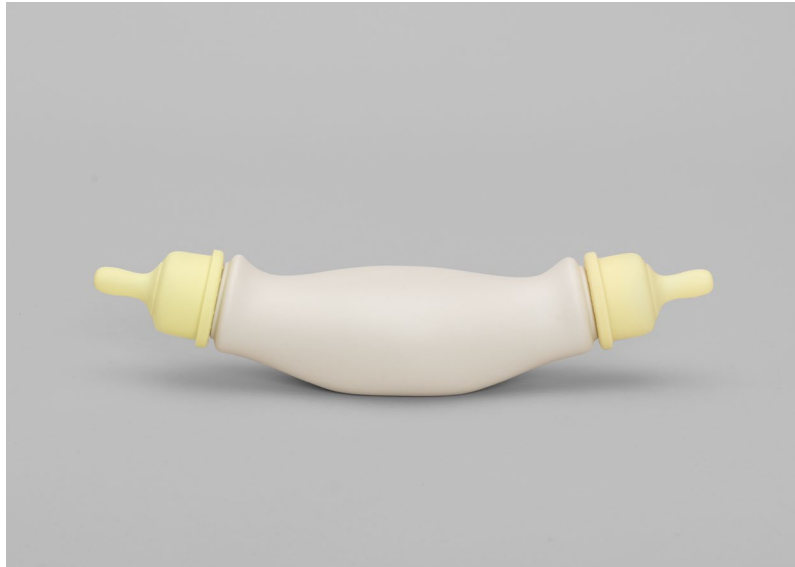

Spun Bottle, Spun Cup, 2016

Aluminum (Spun)

Bottle 25 x 9 x 9 cm

Cup 90 x 75 x 75 cm

Hélène Fauquet
Shell Coral Sea, 2024
frame, seashell, inkjet print
16 x 24 x 18 cm
Unique

House of Haha x The Big Dumb Object
banana baby bottle balancing game, 2024
Porcelain clay, platinum silicon
6,7 x 8,5 x 30,8 cm
Edition of 10