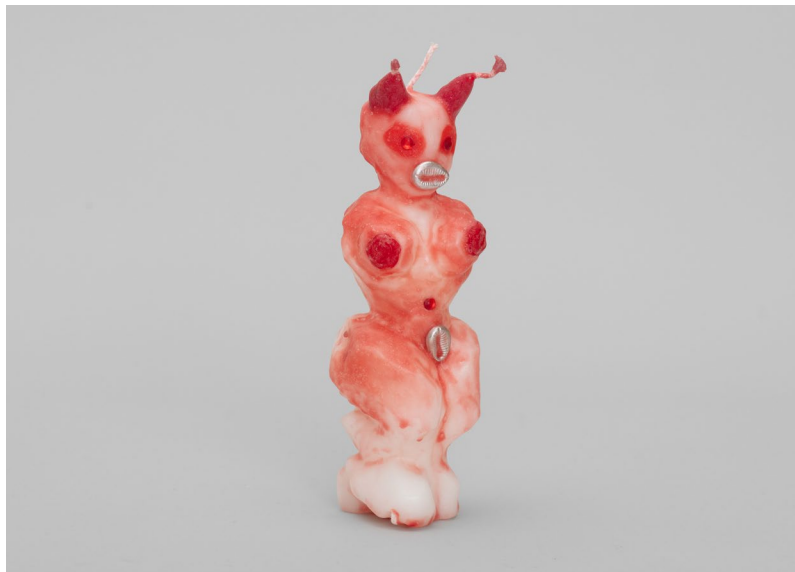

Laura Welker
Good spirit candles #3, 2024
Wax, glass, shells
20 x 7 x 6 cm
Unique