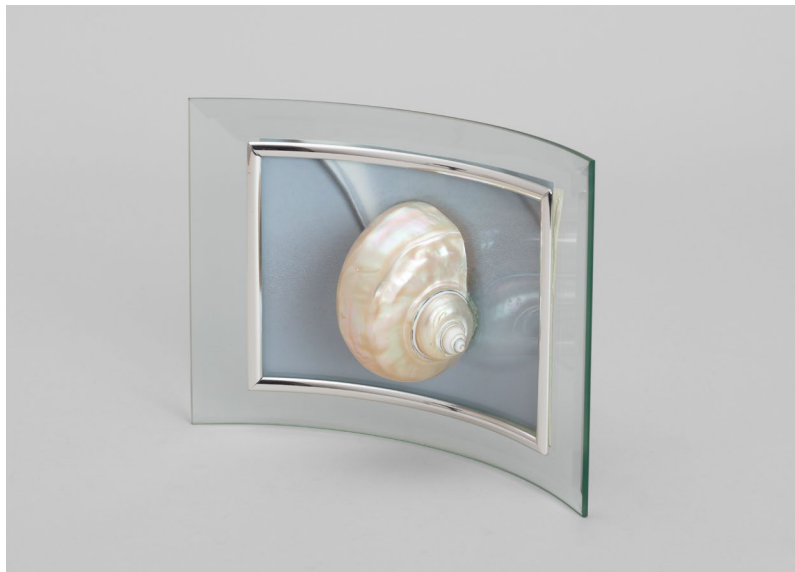

Schirin Charlot Djafar-Zadeh
Engel Freundeskreis, 2024
Aroma lamp, aluminium, tealight
12 x 13 x 13 cm
Open edition

Matthew Verdon
LM2, 2022
Hemp stalks, light fitting
34 x 70 x 30 cm
Unique

Charlie Froud

Spun Bottle, Spun Cup, 2016

Aluminum (Spun)

Bottle 25 x 9 x 9 cm

Cup 90 x 75 x 75 cm

Hélène Fauquet
Shell Coral Sea, 2024
frame, seashell, inkjet print
16 x 24 x 18 cm
Unique

House of Haha x The Big Dumb Object
banana baby bottle balancing game, 2024
Porcelain clay, platinum silicon
6,7 x 8,5 x 30,8 cm
Edition of 10