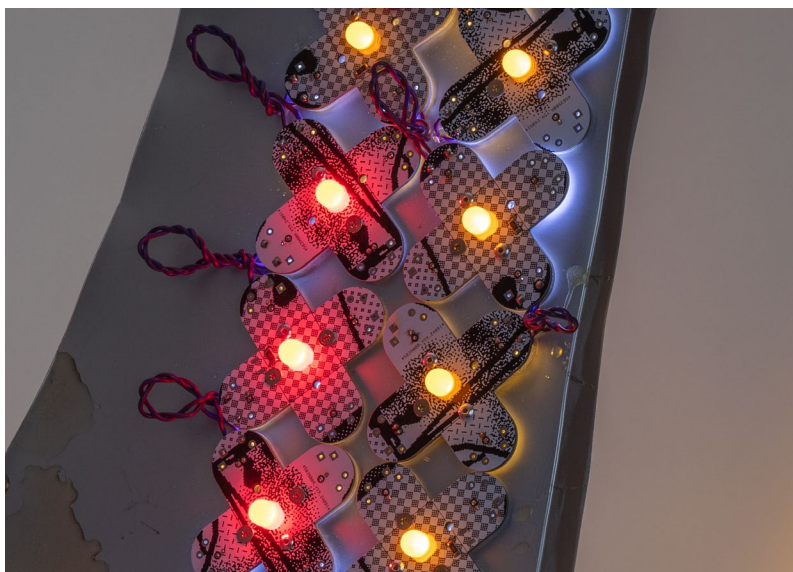

Concorde

Climber XL, 2023 - ongoing

Alluminum, rubber, plastic, LED wax candle with battery and remote control
66 x 20 x 20 cm
Open edition

Ben Schumacher & Felix Taylor
Green star, 2024
Various Materials
Unique