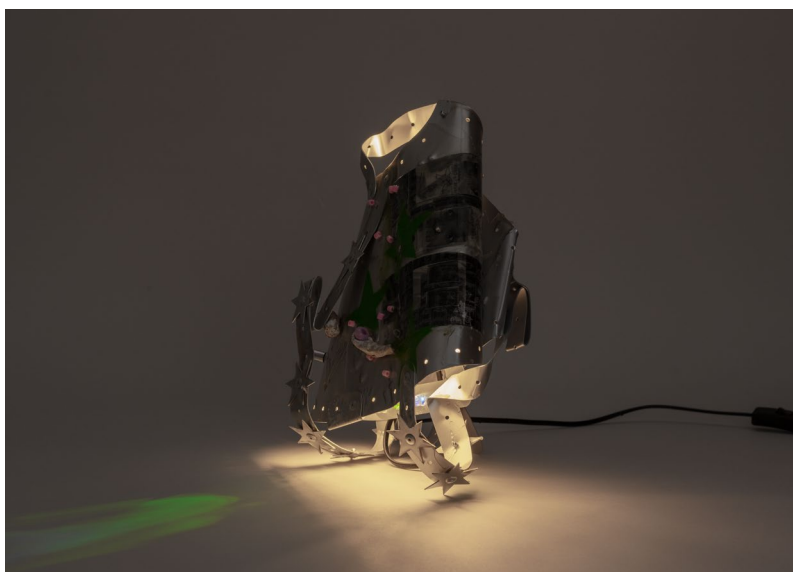

Ben Schumacher & Felix Taylor
Green star, 2024
Various Materials
Unique