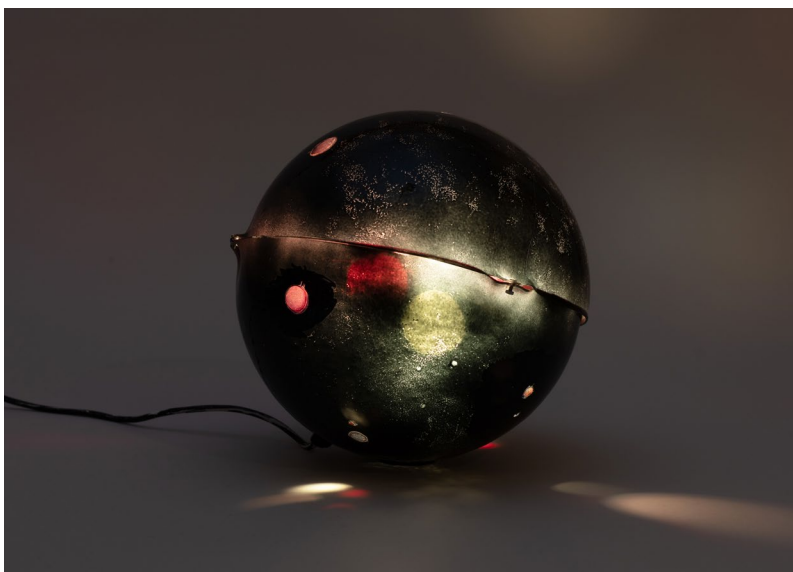

Matt Browning
Ground Lens, 2022
Cut glass bottle, Dr. Pepper reduction
2,4 x 9,2 x 9,2 cm
Unique

Claudia Lemke
Still there, 2024
Graphite, copper, aluminium, found vase
44 x 42 x 22 cm
Unique

Elisa Barrera
Untitled, 2017 - 2024
Aluminium
3 x 7 x 5 cm
Unique

Massimo Pavan (BIRNE)
DISK M, 2024
Clay
1,6 x 18,5 x 18,5 cm
Open edition

Massimo Pavan (BIRNE)
CYLINDER M, 2024
Clay
4 x 18,5 x 18,5 cm
Open edition

Massimo Pavan (BIRNE)
PLATE M, 2024
Clay
4 x 18,5 x 18,5 cm
Open edition

Ursula Futura
WET Bowl - Medium Black Purple
Mouth-blown glass
10 x 28 x 28 cm
Open edition

Louis Scherfig
eel (exploded earth lamp), 2024
20 x 20 x 20 cm
Various materials
Unique

Laura Welker
Good spirit candles #2, 2024
Wax, electronics
16 x 15 x 19,5 cm
Unique