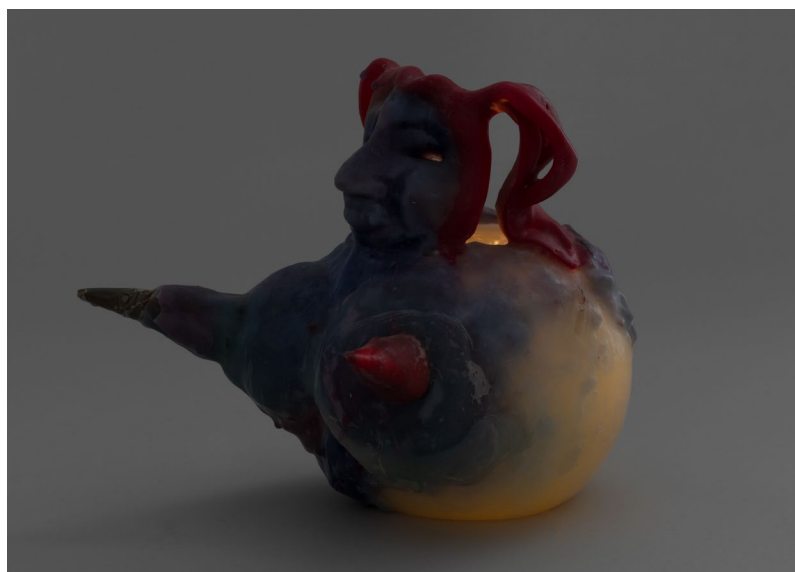

Matt Browning
Ground Lens, 2022
Cut glass bottle, Dr. Pepper reduction
2,4 x 9,2 x 9,2 cm
Unique

Claudia Lemke
Still there, 2024
Graphite, copper, aluminium, found vase
44 x 42 x 22 cm
Unique

Elisa Barrera
Untitled, 2017 - 2024
Aluminium
3 x 7 x 5 cm
Unique

Massimo Pavan (BIRNE)
DISK M, 2024
Clay
1,6 x 18,5 x 18,5 cm
Open edition

Massimo Pavan (BIRNE)
CYLINDER M, 2024
Clay
4 x 18,5 x 18,5 cm
Open edition

Massimo Pavan (BIRNE)
PLATE M, 2024
Clay
4 x 18,5 x 18,5 cm
Open edition

Ursula Futura
WET Bowl - Medium Black Purple
Mouth-blown glass
10 x 28 x 28 cm
Open edition

Louis Scherfig
eel (exploded earth lamp), 2024
20 x 20 x 20 cm
Various materials
Unique

Laura Welker
Good spirit candles #2, 2024
Wax, electronics
16 x 15 x 19,5 cm
Unique