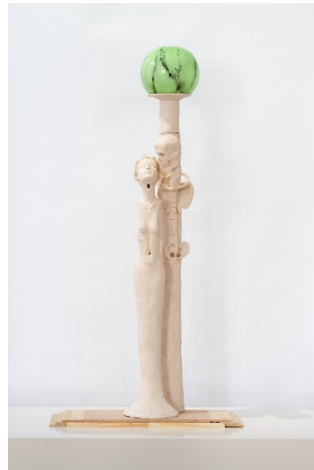

List of Works / Captions

Soshiro Matsubara with Bruno Pélassy: Another Side of the Order of the Starfish

Bruno Pélassy, *Untitled (from the series of Bestioles)*, 2001
Snakeskin, feathers, fabric and rhinestones on plastic toy
Collection 49 Nord 6 Est – Frac Lorraine

AEP_8445

AEP_8625

Copyright: Soshiro Matsubara, installation view of *Untitled*, 2024. Courtesy the artist and Croy Nielsen, Wien. Photo: © Simon Veres

Various framed drawings and paintings *Haus der Matsubara* collection

AEP_8498

Copyright: Soshiro Matsubara, installation view of *Another Side of the Order of the Starfish* at Phileas, 2024. Photo: © Simon Veres

Soshiro Matsubara, *Pure Silence IV*, 2024
Ceramic head, hand blown glass, pedestal