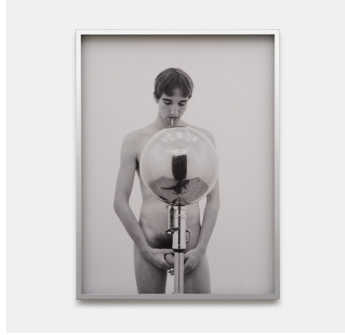

---

9

*Studio Mirror Diptych*  
(\_DSF3596, \_DSF3598),  
2024

Archival pigment print  
mounted on dibond on  
wheeled wooden frame  
Artwork, each: 75 × 60 in  
(61 × 49 cm)  
Installed, each: 80 × 62 × 50  
in (203 × 157.5 × 127 cm)  
(PS9014)

10

*Gallery Gazing Ball*  
(DSCF1919), 2024  
Archival pigment print  
Artwork: 24 × 18 in  
(61 × 45.5 cm)  
Framed: 24 ¼ × 18 ¼ in  
(61.5 × 46.5 cm)  
Edition of 5 + 2 AP  
(PS9019)

11

*Gallery Gazing Ball*  
*Negative* (DSCF3246), 2024  
Dye-sublimation print on  
aluminum in artist's frame  
Artwork: 14 × 14 in  
(35.5 × 35.5 cm)  
Framed: 14 ¼ × 14 ¼ in  
(36 × 36 cm)  
Edition of 1 + 1 AP  
(PS9022)