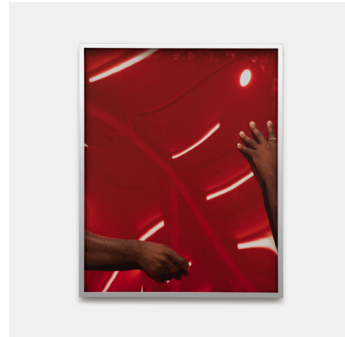

2

*Night Studio Mirror* (\_DSF1073), 2024  
Archival pigment print  
Artwork: 24 × 19 ¼ in  
(61 × 49 cm)  
Framed: 24 ¼ × 19 ½ in  
(61.5 × 49.5 cm)  
Edition of 5 + 2 AP  
(PS9016)

3

*Photographing* (\_DSF4950), 2024  
Archival pigment print  
Artwork: 24 × 18 in  
(61 × 45.5 cm)  
Framed: 24 ¼ × 18 ¼ in  
(61.5 × 46.5 cm)  
Edition of 5 + 2 AP  
(PS9025)

4

*Gallery Gazing Ball Negative*, 2024  
Archival pigment print  
Artwork: 60 × 45 in  
(152.5 × 114.5 cm)  
Framed: 60 ¼ × 45 ¼ in  
(153 × 115 cm)  
Edition of 5 + 2 AP  
(PS9013)

5

*Night Studio Mirror Negative* (\_DSF0832), 2024  
Dye-sublimation print on aluminum in artist's frame  
Artwork: 24 × 19 ¼ in  
(61 × 49 cm)  
Framed: 24 ¼ × 19 ½ in  
(61.5 × 49.5 cm)  
Edition of 1 + 1 AP  
(PS9018)

6

*Gazing Ball Position 02*  
(\_DSF2658), 2024  
Archival pigment print  
Artwork: 60 × 45 in  
(152.5 × 114.5 cm)  
Framed: 60 ¼ × 45 ¼ in  
(153 × 115 cm)  
Edition of 5 + 2 AP  
(PS9012)

7

*Gallery Mirror* (DSCF1114), 2024  
Archival pigment print  
Artwork: 24 × 19 ¼ in  
(61 × 49 cm)  
Framed: 24 ¼ × 19 ½ in  
(61.5 × 49.5 cm)  
Edition of 5 + 2 AP  
(PS9024)