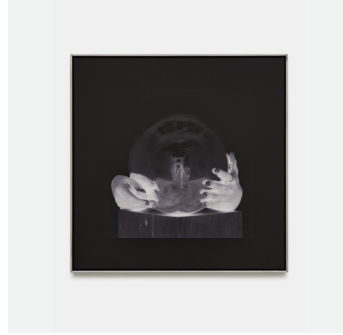

---

9

*Studio Mirror Diptych*  
(\_DSF3596, \_DSF3598),  
2024

Archival pigment print  
mounted on dibond on  
wheeled wooden frame  
Artwork, each: 75 × 60 in  
(61 × 49 cm)  
Installed, each: 80 × 62 × 50  
in (203 × 157.5 × 127 cm)  
(PS9014)

10

*Gallery Gazing Ball*  
(DSCF1919), 2024  
Archival pigment print  
Artwork: 24 × 18 in  
(61 × 45.5 cm)  
Framed: 24 ¼ × 18 ¼ in  
(61.5 × 46.5 cm)  
Edition of 5 + 2 AP  
(PS9019)

11

*Gallery Gazing Ball*  
*Negative* (DSCF3246), 2024  
Dye-sublimation print on  
aluminum in artist's frame  
Artwork: 14 × 14 in  
(35.5 × 35.5 cm)  
Framed: 14 ¼ × 14 ¼ in  
(36 × 36 cm)  
Edition of 1 + 1 AP  
(PS9022)