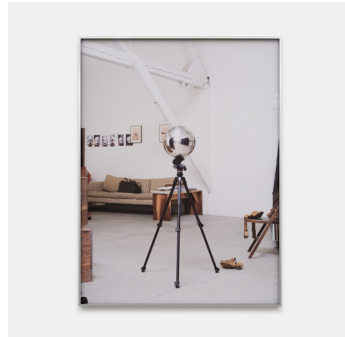

Paul Mpagi Sepuya  
*TRANCE*  
10 Jan–1 Mar 2025  
39 Walker

1

*Gazing Ball Position 01*  
(\_DSF2649), 2024  
Archival pigment print  
Artwork: 60 × 45 in  
(152.5 × 114.5 cm)  
Framed: 60 ¼ × 45 ¼ in  
(153 × 115 cm)  
Edition of 5 + 2 AP  
(PS9011)

2

*Night Studio Mirror* (\_DSF1073), 2024  
Archival pigment print  
Artwork: 24 × 19 ¼ in  
(61 × 49 cm)  
Framed: 24 ¼ × 19 ½ in  
(61.5 × 49.5 cm)  
Edition of 5 + 2 AP  
(PS9016)

3

*Photographing* (\_DSF4950), 2024  
Archival pigment print  
Artwork: 24 × 18 in  
(61 × 45.5 cm)  
Framed: 24 ¼ × 18 ¼ in  
(61.5 × 46.5 cm)  
Edition of 5 + 2 AP  
(PS9025)

4

*Gallery Gazing Ball Negative*, 2024  
Archival pigment print  
Artwork: 60 × 45 in  
(152.5 × 114.5 cm)  
Framed: 60 ¼ × 45 ¼ in  
(153 × 115 cm)  
Edition of 5 + 2 AP  
(PS9013)

5

*Night Studio Mirror Negative* (\_DSF0832), 2024  
Dye-sublimation print on aluminum in artist's frame  
Artwork: 24 × 19 ¼ in  
(61 × 49 cm)  
Framed: 24 ¼ × 19 ½ in  
(61.5 × 49.5 cm)  
Edition of 1 + 1 AP  
(PS9018)

6

*Gazing Ball Position 02*  
(\_DSF2658), 2024  
Archival pigment print  
Artwork: 60 × 45 in  
(152.5 × 114.5 cm)  
Framed: 60 ¼ × 45 ¼ in  
(153 × 115 cm)  
Edition of 5 + 2 AP  
(PS9012)

7

*Gallery Mirror* (DSCF1114), 2024  
Archival pigment print  
Artwork: 24 × 19 ¼ in  
(61 × 49 cm)  
Framed: 24 ¼ × 19 ½ in  
(61.5 × 49.5 cm)  
Edition of 5 + 2 AP  
(PS9024)