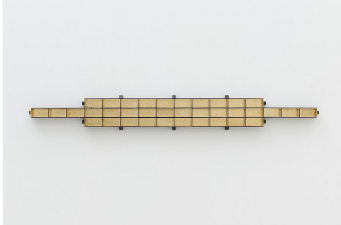

# S.L.

*Irina Lotarevich Settings*

Irina Lotarevich

# IL2501

Irina Lotarevich

*Compressed Structure*, 2025

Brass, patinated steel

8 x 65 1/2 x 2 1/2 in | 20.5 x 166.5 x 6.5 cm

# IL2502

Irina Lotarevich

*Looped Flat (raw)*, 2025

Patinated steel, brass

31 1/2 x 4 1/4 x 4 1/16 in | 80 x 11 x 10.5 cm