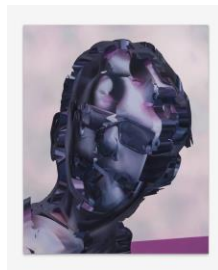

Wang Ximan
*As If It Suggests Its Own
Corrections 06*, 2024
Giclee print on archival paper, 60
x 40 cm

Mo Shaolong
Mr.Summer--MF-2411-A, 2024
Acrylic and oil on canvas, 160 x
130 cm