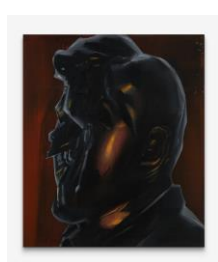

Mo Shaolong
Steve MF-2024-01, 2024
Acrylic and oil on canvas , 35.5 x
30.5 cm

Mo Shaolong
Wenders-MF2024-10, 2024
Acrylic and oil on canvas , 35.5 x
30.5 cm