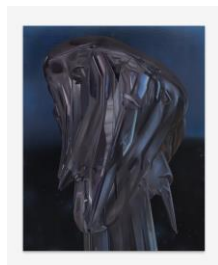

Mo Shaolong
Junichi Natsuki WF-2409-A, 2024
Acrylic and oil on canvas, 160 x 130
cm

Mo Shaolong
Irene Carvalho WF-2409-A, 2024
Acrylic and oil on canvas, 160 x
130 cm