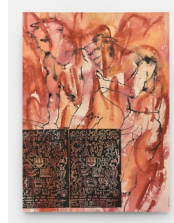

Matthew Lutz-Kinoy
Jewel
20 Nov – 21 Dec, 2024

Matthew Lutz-Kinoy

*New New Brooklyn York York where
crazy crazy I city city was I I born love
love you you, 2024*

acrylic and colored pencil on
canvas
300 x 350 cm
118 1/8 x 137 3/4 in
MW.MLK.302

Matthew Lutz-Kinoy

*Jesus Keith Christ Haring Super Star,
2024*

acrylic and silkscreen on canvas
230 x 170 cm
90 1/2 x 66 7/8 in
MW.MLK.304

Matthew Lutz-Kinoy

*Marks On A Hard Wood Floor,
2024*

acrylic and charcoal on canvas
230 x 170 cm
90 1/2 x 66 7/8 in
MW.MLK.297

Matthew Lutz-Kinoy

*Found Objects Gritty Perverts Unite,
2024*

acrylic and silkscreen on canvas
230 x 170 cm
90 1/2 x 66 7/8 in
MW.MLK.305

Matthew Lutz-Kinoy

Flatbush Sakura, 2024

acrylic and colored pencil on
canvas
230 x 170 cm
90 1/2 x 66 7/8 in
MW.MLK.312