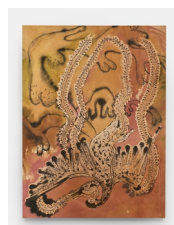

Matthew Lutz-Kinoy

*Jesus Keith Christ Haring Super Star,
2024*

acrylic and silkscreen on canvas
230 x 170 cm
90 1/2 x 66 7/8 in
MW.MLK.304

Matthew Lutz-Kinoy

*Marks On A Hard Wood Floor,
2024*

acrylic and charcoal on canvas
230 x 170 cm
90 1/2 x 66 7/8 in
MW.MLK.297

Matthew Lutz-Kinoy

*Found Objects Gritty Perverts Unite,
2024*

acrylic and silkscreen on canvas
230 x 170 cm
90 1/2 x 66 7/8 in
MW.MLK.305

Matthew Lutz-Kinoy

Flatbush Sakura, 2024

acrylic and colored pencil on
canvas
230 x 170 cm
90 1/2 x 66 7/8 in
MW.MLK.312

Matthew Lutz-Kinoy

Where Is Brooklyn?, 2024

acrylic and colored pencil on
canvas
230 x 170 cm
90 1/2 x 66 7/8 in
MW.MLK.306

Mendes
Wood
DM

47 Walker Street
New York NY 10013 United States
+ 1 212 220 9943
www.mendeswooddm.com
@mendeswooddm