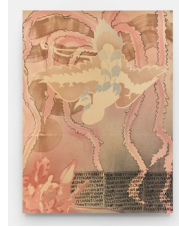

Matthew Lutz-Kinoy

*Found Objects Gritty Perverts Unite,
2024*

acrylic and silkscreen on canvas
230 x 170 cm
90 1/2 x 66 7/8 in
MW.MLK.305

Matthew Lutz-Kinoy

Flatbush Sakura, 2024

acrylic and colored pencil on
canvas
230 x 170 cm
90 1/2 x 66 7/8 in
MW.MLK.312

Matthew Lutz-Kinoy

Where Is Brooklyn?, 2024

acrylic and colored pencil on
canvas
230 x 170 cm
90 1/2 x 66 7/8 in
MW.MLK.306

Mendes
Wood
DM

47 Walker Street
New York NY 10013 United States
+ 1 212 220 9943
www.mendeswooddm.com
@mendeswooddm

Matthew Lutz-Kinoy
Jewel
20 Nov – 21 Dec, 2024

Matthew Lutz-Kinoy
Souvenirs of New York, 2024
acrylic and colored pencil on
canvas
230 x 170 cm
90 1/2 x 66 7/8 in
MW.MLK.303

Matthew Lutz-Kinoy
*Where A = Amoeba, Where A =
Automatisms*, 2024
acrylic on canvas
230 x 170 cm
90 1/2 x 66 7/8 in
MW.MLK.295

Matthew Lutz-Kinoy
Chalkman Hardon, 2024
acrylic and colored pencil on
canvas
230 x 170 cm
90 1/2 x 66 7/8 in
MW.MLK.310

Matthew Lutz-Kinoy
First Phoenix (Karl), 2024
acrylic and charcoal on canvas
230 x 170 cm
90 1/2 x 66 7/8 in
MW.MLK.319