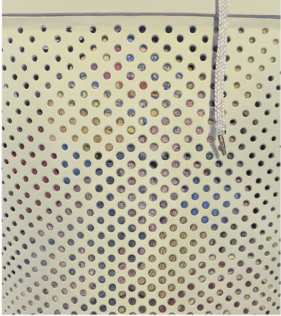

Leena Nio
Crowded II
2024
öljy kankaalle / oil on canvas
170 x 150 cm