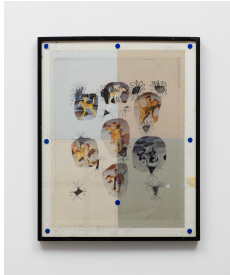

Marisa Kriangwiwat Holmes
Bells Ring, 2024
Iron, door locks, ceramic bells and fence curls, keys, hand-dyed fabric,
wooden peg
83 × 80 inches

Marisa Kriangwiwat Holmes
Group Setting Compliment, 2024
8 individual glossy giclée prints, matboard, found frame
23 × 16 3/4 inches

Marisa Kriangwiwat Holmes
Heads - Coin, 2024
Tiled inkjet glossy prints, oil pastel, rice and wheat paste on found glass,
iron
40 × 48 × 27 inches

Marisa Kriangwiwat Holmes
Sick Note, 2024
Silkscreen on silk and lace pillow, hand-colored card stock, acrylic frame
30 1/4 × 20 1/2 inches

april april

Marisa Kriangwiwat Holmes

Staff, 2024

Iron, ceramic, keys, metal locks, enamel paint, hand-dyed fabric

77 × 5 1/2 inches

Marisa Kriangwiwat Holmes

Cerberus, 2022

Four individual laser jet prints, scotch tape, label stickers, found frame

25 × 19 3/4 inches