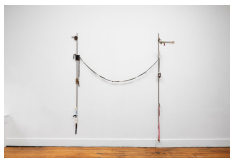

Marisa Kriangwiwat Holmes
Bells Ring, 2024
Iron, door locks, ceramic bells and fence curls, keys, hand-dyed fabric,
wooden peg
83 × 80 inches

Marisa Kriangwiwat Holmes
Group Setting Compliment, 2024
8 individual glossy giclée prints, matboard, found frame
23 × 16 3/4 inches