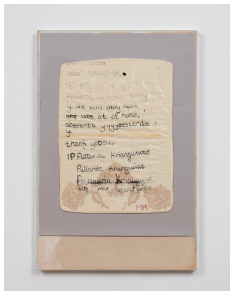

april april

Exhibition checklist

Marisa Kriangwiwat Holmes: Tells
January 04 - February 08, 2025

Marisa Kriangwiwat Holmes
Song Notes, 2024
Inkjet print on antique piano paper
5 × 4 inches
14 × 11 inches (framed)

Marisa Kriangwiwat Holmes
Bells Ring, 2024
Iron, door locks, ceramic bells and fence curls, keys, hand-dyed fabric,
wooden peg
83 × 80 inches

Marisa Kriangwiwat Holmes
Group Setting Compliment, 2024
8 individual glossy giclée prints, matboard, found frame
23 × 16 3/4 inches

Marisa Kriangwiwat Holmes
Heads - Coin, 2024
Tiled inkjet glossy prints, oil pastel, rice and wheat paste on found glass,
iron
40 × 48 × 27 inches

Marisa Kriangwiwat Holmes
Sick Note, 2024
Silkscreen on silk and lace pillow, hand-colored card stock, acrylic frame
30 1/4 × 20 1/2 inches