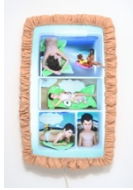

Video, color, silent 30s loop

124 x 72 x 4 cm

Edition 3 + 1 closed Edition + 2 AP

After Rain Man, 2017

TV, scrunchie, USB key

Video, color, silent 30s loop

124 x 72 x 4 cm

Edition 3 + 1 closed Edition + 2 AP

Bedroom, 2017

TV, scrunchie, USB key

Video, color, silent 30s loop

124 x 72 x 4 cm

Edition 3 + 1 closed Edition + 2 AP

New Feelings, 2017
TV, scrunchie, USB key
Video, color, silent 30s loop
124 x 72 x 4 cm
Edition 3 + 1 closed Edition + 2 AP

Second Room (from left to right)

Observe and Mimic, 2017
TV, scrunchie, USB key
Video, color, silent 1 min loop
124 x 72 x 4 cm
Edition 3 + 1 closed Edition + 2 AP

Cat Psychology, 2017
TV, scrunchie, USB key
Video, color, silent 1 min loop
124 x 72 x 4 cm
Edition 3 + 1 closed Edition + 2 AP