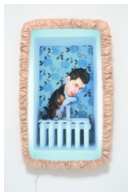

GALERIE CHRISTINE MAYER

Liebigstraße 39
80538 München

ANTOINE CATALA

Theory of Mind

8.4. – 13.5.2017

First room (from left to right)

Cat-ala, 2017

TV, scrunchie, USB key

Video, color, silent 30s loop

124 x 72 x 4 cm

Edition 3 + 1 closed Edition + 2 AP

After Rain Man, 2017

TV, scrunchie, USB key

Video, color, silent 30s loop

124 x 72 x 4 cm

Edition 3 + 1 closed Edition + 2 AP

Bedroom, 2017

TV, scrunchie, USB key

Video, color, silent 30s loop

124 x 72 x 4 cm

Edition 3 + 1 closed Edition + 2 AP

New Feelings, 2017
TV, scrunchie, USB key
Video, color, silent 30s loop
124 x 72 x 4 cm
Edition 3 + 1 closed Edition + 2 AP