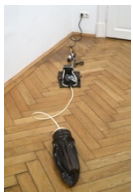

Hallway

Logo to Our Repressions, 2017
Silicone, foam coated in epoxy, pump, tubing, valves, electronics
43 x 15 x 15 cm