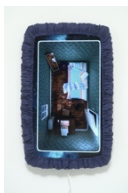

Video, color, silent 30s loop

124 x 72 x 4 cm

Edition 3 + 1 closed Edition + 2 AP

After Rain Man, 2017

TV, scrunchie, USB key

Video, color, silent 30s loop

124 x 72 x 4 cm

Edition 3 + 1 closed Edition + 2 AP

Bedroom, 2017

TV, scrunchie, USB key

Video, color, silent 30s loop

124 x 72 x 4 cm

Edition 3 + 1 closed Edition + 2 AP

New Feelings, 2017
TV, scrunchie, USB key
Video, color, silent 30s loop
124 x 72 x 4 cm
Edition 3 + 1 closed Edition + 2 AP