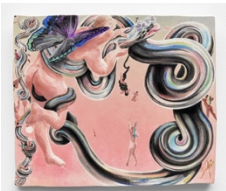

### Samantha Nye

*How to Make the Most of Your Body*, 2025

Oil on canvas

36 x 54 inches

91.4 x 137.2 cm

(SN014)

### Todd Stong

*Snake Riding*, 2025

Etching ink and gouache on plaster reinforced with burlap

8 1/4 x 10 inches

21 x 25.4 cm

(TST016)