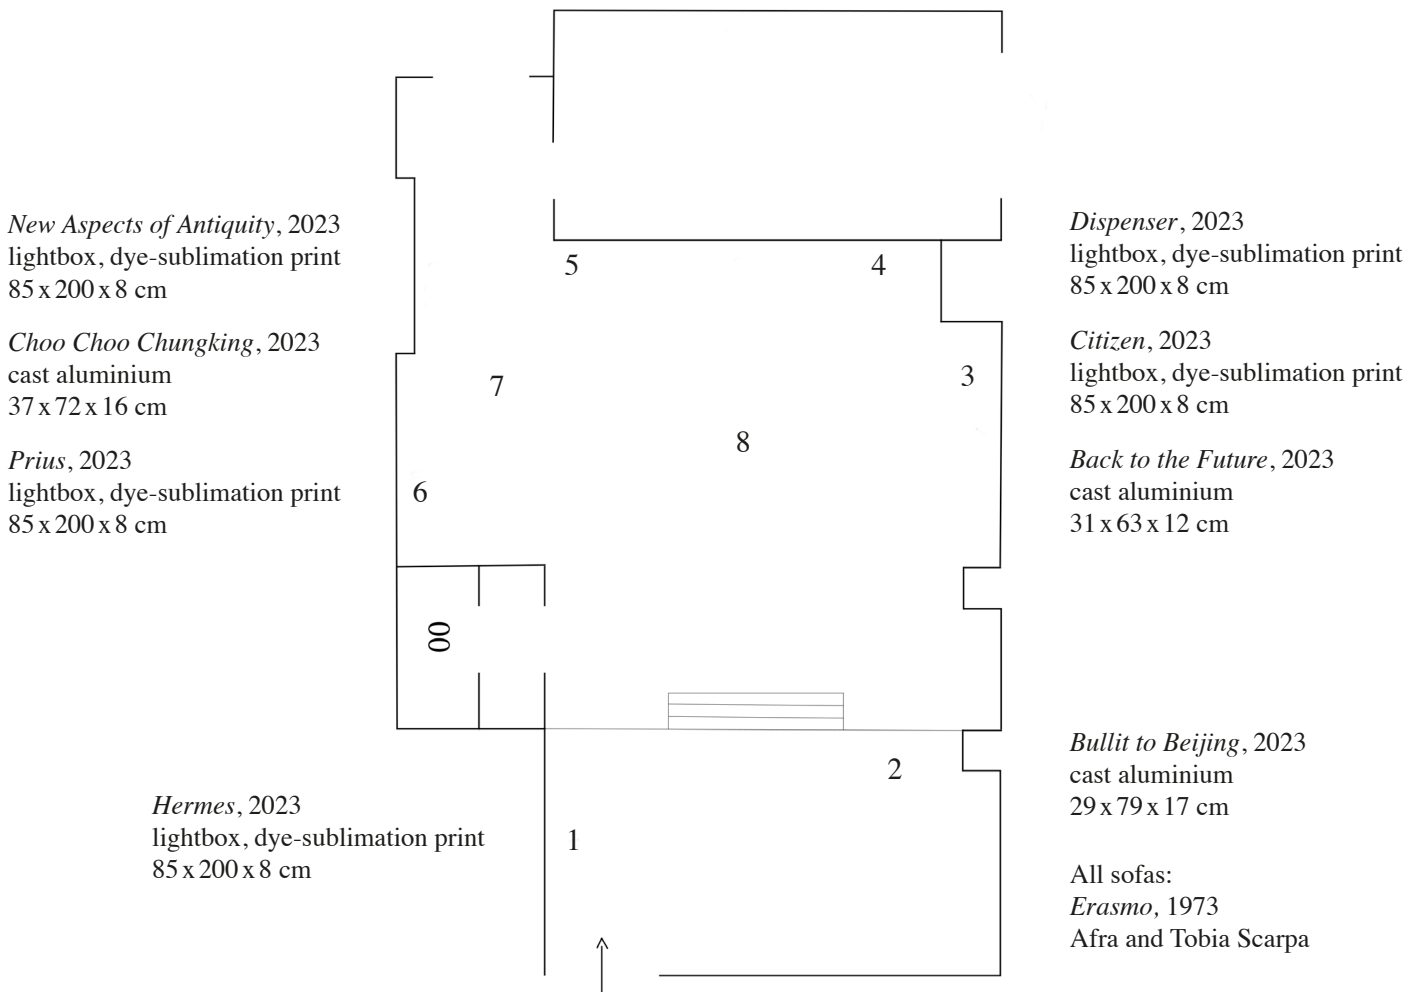

Manuel Graf
Stay in tonight.

07.10.–19.11.2023

Rinde am Rhein

Kreuzstraße 49
40210 Düsseldorf

@rinde_am_rhein
www.rind3.de

Skeuomorphism uses familiar physical features from the past to help link old and new technologies. It holds on to old or no longer necessary elements, giving users a sense of familiarity as technology evolves. This approach is like a disguise, echoing Walter Benjamin's idea that the „new“ is fragile and needs protection to be accepted and grow strong. Benjamin compares new ideas to young ducklings. The duckling keeps its camouflaged plumage until it is resilient enough to survive its environment. In a world where old and new technologies coexist, skeuomorphism gently introduces innovation. Both skeuomorphism and Benjamin's concept of the „new“ emphasize the delicate nature of innovation, asking for gentle introduction and nurturing, much like caring for the youngest in a family.