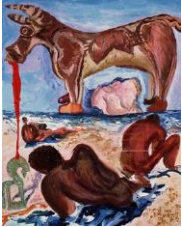

The Palms of Vai
1982
oil on canvas
48-1/2 x 38 inches
MOR 23/0210