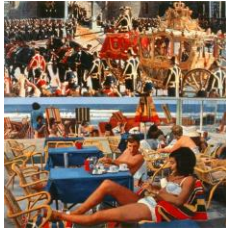

Coronation and Beach Scene
1968
Magnacolor and liquitex on canvas
89 5/8 x 90 1/8 in
227.6 x 228.9 cm
MOR 23/093