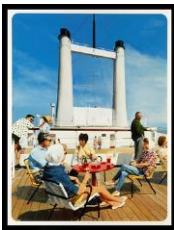

On Deck
1966
Magnacolor and Liquitex on canvas
83-3/4 x 63-3/4 inches (212.8 x 162 cm.)
MOR 23/0387