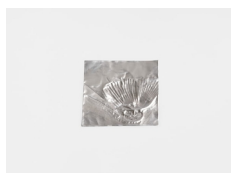

Cast bronze

16 x 14 x 15 cm (6 1/4 x 5 1/2 x 5 7/8 inches)

Courtesy of the artist and Soft Opening, London

Photography Eva Herzog

Joanne Burke

Lightbulb, 2023

Aluminium

7 x 11 x 1 cm (2 3/4 x 4 3/8 x 3/8 inches)

Joanne Burke

Flute, 2024

Bronze and silver

19 x 4 x 2 cm (7 1/2 x 1 5/8 x 3/4 inches)

Courtesy of the artist and Soft Opening, London

Photography Eva Herzog

Soft Opening,

Joanne Burke