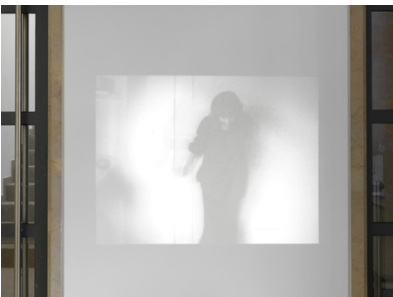

23.11.2024 – 09.02.2025

Linienstraße (Thomas Neumann, Sophie Isabel Urban, Simon Wienk-Borgert), lightbox (facsimile), 2024, Installation view, *They are putting out apples, it must be fall*, Kunstverein Bielefeld, 2024/25.

Photo: AR

Linienstraße, *They are putting out apples, it must be fall*, Installation view, Kunstverein Bielefeld, 2024/25.

Photo: AR

Geta Brătescu, *Atelierul (The Studio)*, 1978, 8 mm-film transferred onto digital hard drive, 4:3, no sound, 17:45 min, Kamera: Ion Grigorescu, Edition von 5+2 AP, Video Still.