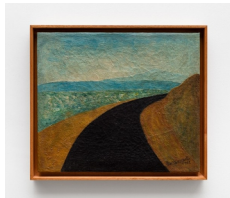

Amadeo Luciano Lorenzato

Untitled, 1962

oil on canvas

38.7 x 45.9 cm

15 1/4 x 18 1/8 in

MW.ALL.158

Courtesy of the artist and Mendes Wood DM, São Paulo, Brussels, Paris, New York

Photo credit: EstudioEmObra, last two images photoshopped by EstudioEmOmbra