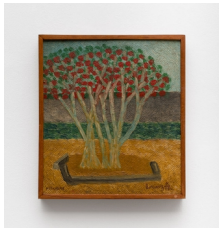

Amadeo Luciano Lorenzato

Pitangas, 1984

oil on hardboard

34 x 29.7 cm

13 3/8 x 11 3/4 in

MW.ALL.163

Courtesy of the artist and Mendes Wood DM, São Paulo, Brussels, Paris, New
York

Photo credit: EstudioEmObra