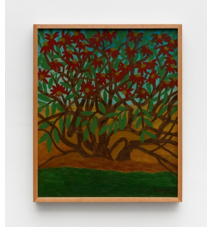

Amadeo Luciano Lorenzato

Untitled, 1977

oil on hardboard
60 x 49 cm
23 5/8 x 19 1/4 in
MW.ALL.193

Courtesy of the artist and Mendes Wood DM, São Paulo, Brussels, Paris, New York

Photo credit: EstudioEmObra, last two images photoshopped by EstudioEmOmbra