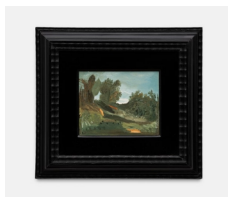

Sanam Khatibi

I've officially lost vision, 2024

oil on stretched canvas

9.5 x 12.5 cm (unframed)

3 3/4 x 4 7/8 in

MW.SKH.067

Courtesy of the artist and Mendes Wood DM, São Paulo, Brussels, Paris, New York

Photo credit: © Hugard & Vanoverschelde / last two images photoshopped by EstudioEmOmbra