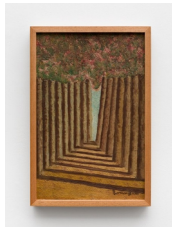

Amadeo Luciano Lorenzato

Untitled, 1970

oil on hardboard

43 x 28 cm

16 7/8 x 11 in

MW.ALL.197

Courtesy of the artist and Mendes Wood DM, São Paulo, Brussels, Paris, New York

Photo credit: EstudioEmObra, last two images photoshopped by EstudioEmOmbra