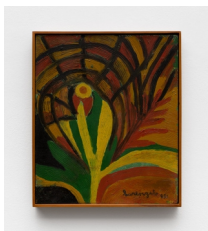

Amadeo Luciano Lorenzato

Untitled, 1991

oil on hardboard

30.1 x 25 cm

11 7/8 x 9 7/8 in

MW.ALL.155

Courtesy of the artist and Mendes Wood DM, São Paulo, Brussels, Paris, New
York

Photo credit: EstudioEmObra, last two images photoshopped by
EstudioEmOmbra