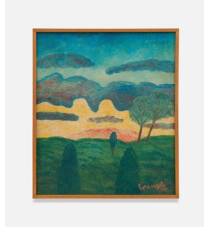

Amadeo Luciano Lorenzato

Untitled, 1975

oil on hardboard

38.7 x 33.2 cm

15 1/4 x 13 1/8 in

MW.ALL.140

Courtesy of the artist and Mendes Wood DM, São Paulo, Brussels, Paris, New York

Photo credit: Romain Darnaud, last two images photoshopped by EstudioEmOmbra