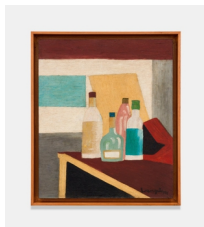

Amadeo Luciano Lorenzato

Untitled, 1976

oil on cardboard

40 x 33.3 cm

15 5/8 x 13 1/8 in

MW.ALL.088

Courtesy of Mendes Wood DM

Photo credit: Romain Darnaud, last two images photoshopped by EstudioEmOmbra