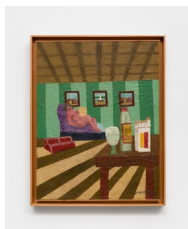

Photo credit: EstudioEmObra, last two images photoshopped by EstudioEmOmbra

**Amadeo Luciano Lorenzato**

*Untitled*, 1970

oil on hardboard

43 x 28 cm

16 7/8 x 11 in

MW.ALL.197

Courtesy of the artist and Mendes Wood DM, São Paulo, Brussels, Paris, New York

Photo credit: EstudioEmObra, last two images photoshopped by EstudioEmOmbra

**Amadeo Luciano Lorenzato**

*Venus, Baco, Tabaco*, 1969

oil on hardboard

57.5 x 44.5 cm

22 5/8 x 17 1/2 in

MW.ALL.045

Courtesy of the artist and Mendes Wood DM, São Paulo, Brussels, Paris, New York