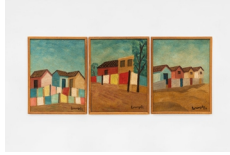

Amadeo Luciano Lorenzato

Untitled, 1978

oil on hardboard
29.5 x 22 cm (each)
11 5/8 x 8 5/8 in
MW.ALL.062

Courtesy of Mendes Wood DM

Photo credit: last two images photoshopped by EstudioEmOmbra