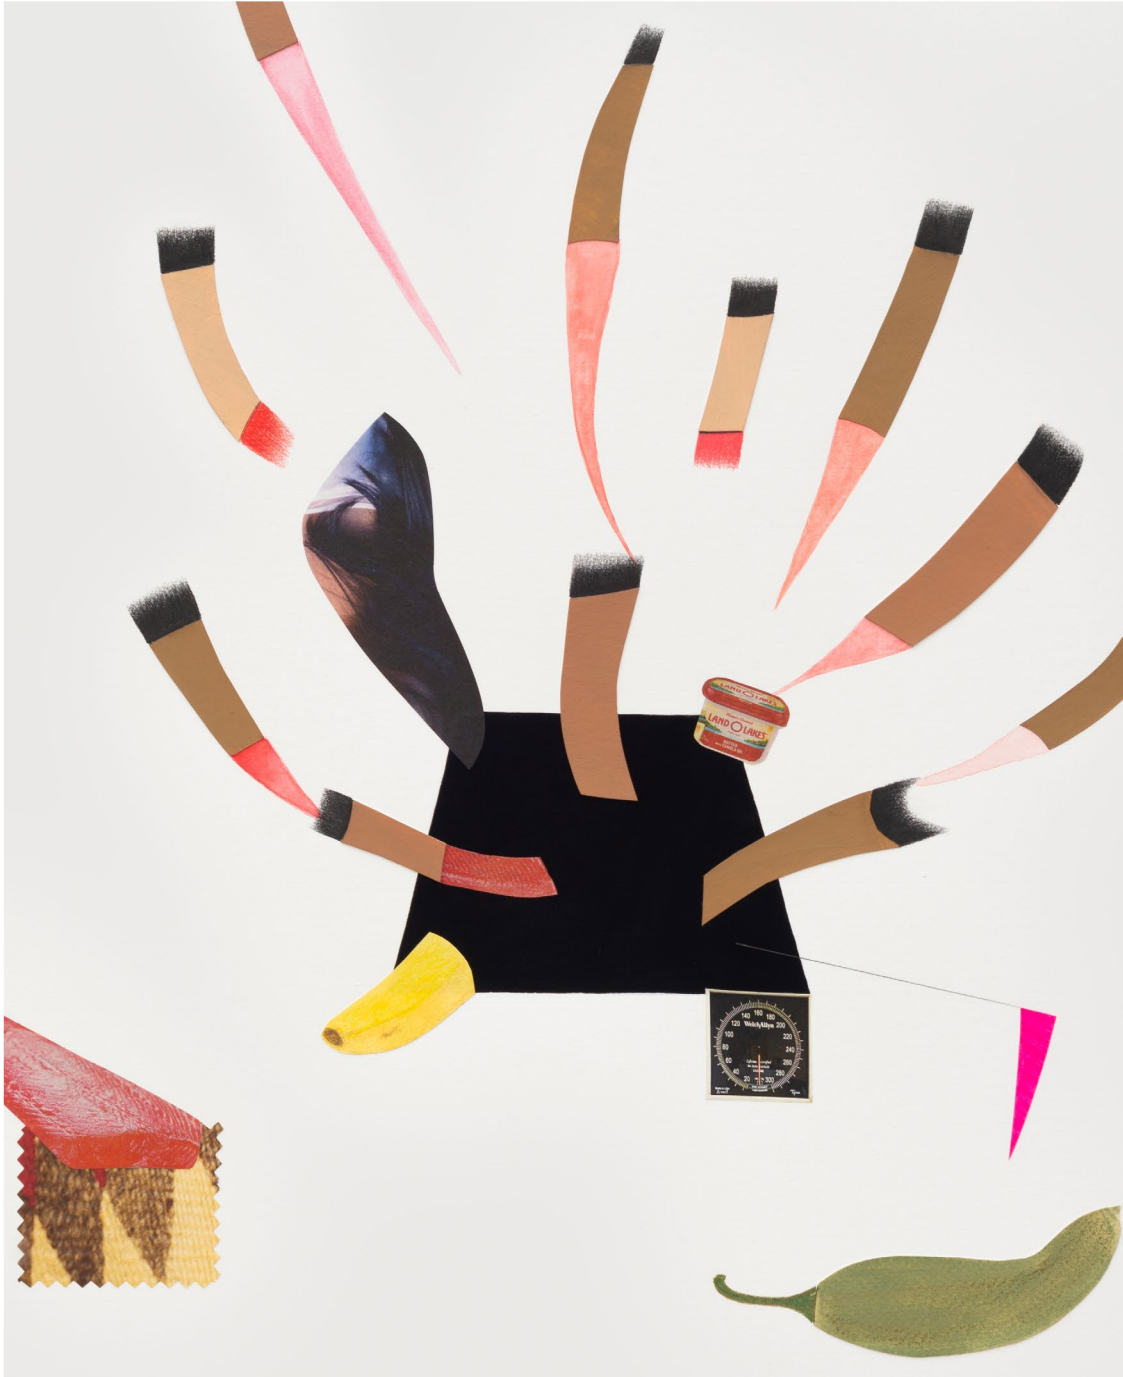

Points of Illumination

2025

Exhibition Checklist

Tara Downs 424 Broadway 3F NY 10013 424 433 4424

Exhibition view of Sonya Kelliher-Combs and Natani Notah, *Points of Illumination*, 2025
Tara Downs, New York
Image courtesy of the artist and Tara Downs, New York. Photo: Max C Lee.

NATANI NOTAH

Just the Tip, 2024

Mixed media drawing and collage on archival paper

34 × 26 1/2 in / 86,4 × 67,3 cm (framed)

Image courtesy of the artist and Tara Downs, New York.

NATANI NOTAH

Just the Tip, 2024 (detail)