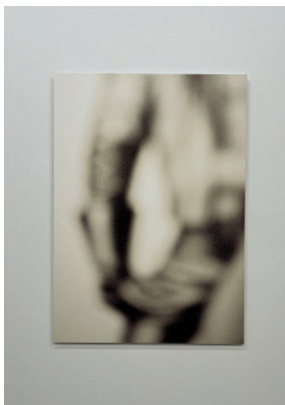

Raum Planner, 2024

450x350x50 cm
Galvaniserat stål, rörkopplingar, jesmonite, vax /
Galvanized steel, scaffolds, jesmonite, wax

Vaseline Vision, 2023

150x90 cm
Digital print av scannat negativ /
Digital print of scanned analogue photo