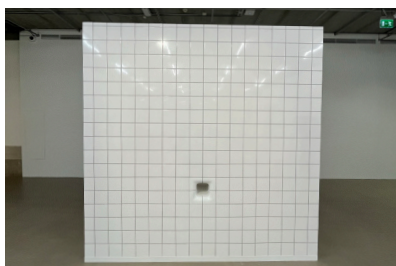

Politics of a Hole, 2024

270x330x50 cm
Kakel, kakelfög, PLA, akryl, lack / Ceramic tiles, grout, PLA, acrylics, lacquer