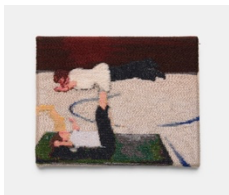

ALICE AMATI

Rike Droscher

Then we have grown aerial roots (3), 2025

Hand-stitched embroidery on canvas

14.5 x 12 x 3 cm | 5.7 x 4.7 x 1.2 in