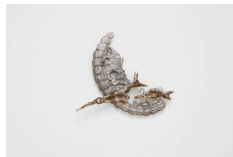

RAINRAIN

h(u)m//Echoes

Jason Carey-Sheppard
Siheng Liang
Mitch Patrick
Maya Perry
Zack Rafuls

January 24 - February 22, 2025

Jason Carey-Sheppard
Anywhere Want is Too
2024
Oil, acrylic, laminating resin, ink, and collage on canvas
with satin MSA Varnish in artist frame
20.25 x 16.75 x 2.25 in (51.4 x 42.5 x 5.7 cm)
JCS24MM001

Jason Carey-Sheppard
Glistening She Emerges
2024
Oil, acrylic, laminating resin, ink, and collage on canvas
with satin MSA Varnish in artist frame
20.25 x 16.75 x 2.25 in (51.4 x 42.5 x 5.7 cm)
JCS24MM002

Jason Carey-Sheppard
Plenty, Enough
2024
Zinc, leaf litter, marble powder, epoxy, rubber, and magnets
7.5 x 9 x 1.5 in (19 x 22.86 x 3.8 cm)
JCS24SC003

Siheng Liang
We are Finally Together Again
2023
Encaustic on panel
15.6 x 19.5 inches (39.5 x 49.5 cm)
LSH23PG001

Mitch Patrick
Solar Witness
2024
Mobile 3d printed image, PETG, custom typeface/glyphs, wire, gel medium,
photograph printed on aluminum and graphite drawing on paper
42 x 36.25 inches (106.68 x 92.1 cm)
MP24PR001