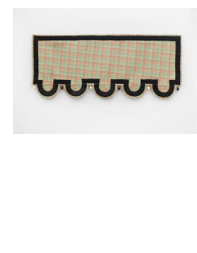

Daniel Sinsel
Untitled
2024
plaster
76 x 87 x 8,5 cm
29 7/8 x 34 1/4 x 3 3/8 in
DEP-DS-0007

Daniel Sinsel
Untitled
2024
oil on canvas, glass, wire
108 x 88 x 4 cm
42 1/2 x 34 5/8 x 1 5/8 in
DEP-DS-0002

Daniel Sinsel
Untitled
2024
plaster, linen, silk, bone, aluminium
Fabric part: 87 x 32 x 8.5 cm
Plaster part: 28 x 87 x 8.5 cm
DEP-DS-0008

Daniel Sinsel
Untitled
2024
oil on canvas, nutshells, silk
90 x 79 x 5 cm
35 3/8 x 31 1/8 x 2 in
DEP-DS-0003