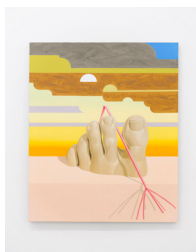

Daniel Sinsel
Untitled
2024
oil on canvas, glass, wire
90 x 79 x 3.5 cm
35 3/8 x 31 1/8 x 1 3/8 in
DEP-DS-0005

Daniel Sinsel
Untitled
2024
oil on canvas
118 x 98.5 x 4 cm
46 1/2 x 38 3/4 x 1 5/8 in
DEP-DS-0004