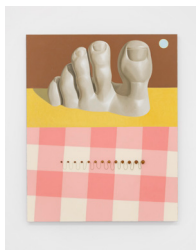

dépendance

4 rue du marché aux porcs
1000 brussels
t +32 2 217 74 00
www. dependance.be
info@dependance.be

DANIEL SINSEL
NAKED CITY
18 January - 22 February, 2025

List of Works

Daniel Sinsel
Untitled
2024
oil on canvas, nutshells, silk
124 x 100 x 6 cm
48 7/8 x 39 3/8 x 2 3/8 in
(DEP-DS-0001)