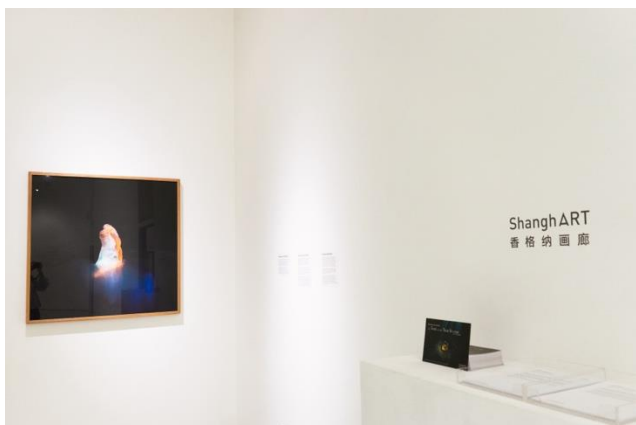

9. **Shard 37**

2024

Archival inkjet print

100(H)*100cm

Edition of 3 + 1AP

ZRH_5269