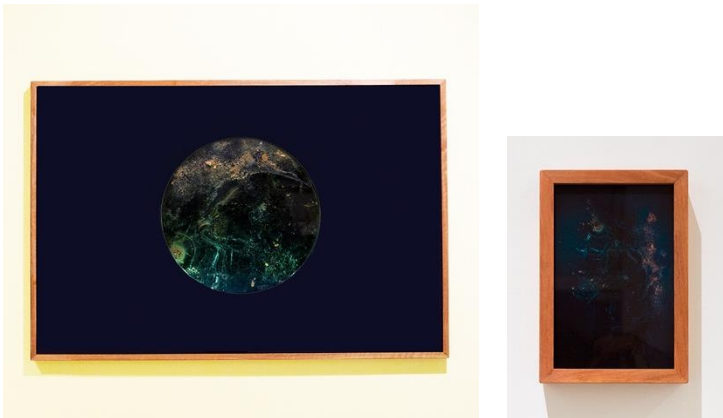

1. ***Shard 46***

2024
Archival inkjet print
2 pieces | IMAGE 1 100*150cm |
IMAGE 2 20*30cm
Edition of 3 + 1AP
ZRH_6705