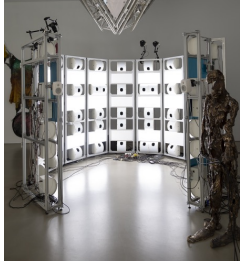

Petzel

Raphaela Vogel

In the Expanded Penalty Box: Did You Happen to See the Most Beautiful Fox?

January 11 - February 17, 2024

RAPHAELA VOGEL

I Am Touching

2023

Installation: 3D scanner, bronze sculpture, aluminum with tarp, video (color, sound, 4:03 min., loop)

Scanner: 10 boards with cameras, each approximately 220 x 100 x 30 cm

Bronze sculpture: approximately 150 x 100 x 100 cm

4 aluminum structures: each approximately 193 x 193 x 193 cm

(RV 23/001)

RAPHAELA VOGEL