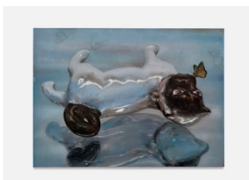

Acrylic and oil pastels on canvas

313.9 x 132.8 cm

Zayn Qahtani

Entering Soma (Drinking From The Starpool), 2025

Chrome gilt polylactide, abalone shell, lapis lazuli pigment, amethyst pigment, watercolour, coloured pencil, recycled cotton paper, baltic birch

115 cm x 70 cm

Nada Elkalaawy

The Keepsake, 2024

Oil on canvas

90 x 100 cm

Nada Elkalaawy

In a Reverie, 2025

Oil on canvas