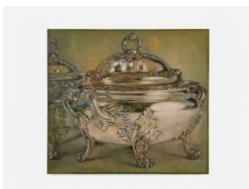

Nada Elkalaawy

The Keepsake, 2024

Oil on canvas

90 x 100 cm