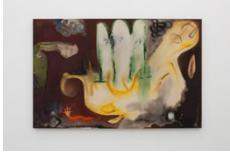

UNION PACIFIC

Condo London 2025
LIST OF WORKS

Velma Rosai Makhandia

celestial bathhouses, 2024

Acrylic and oil pastels on canvas

128.7 x 142.7 cm

Velma Rosai Makhandia

trees that live long have spirits in them so you shouldn't cut them down, 2024

Acrylic and oil pastels on canvas

313.9 x 132.8 cm

Zayn Qahtani

Entering Soma (Drinking From The Starpool), 2025

Chrome gilt polylactide, abalone shell, lapis lazuli pigment, amethyst pigment, watercolour, coloured pencil, recycled cotton paper, baltic birch