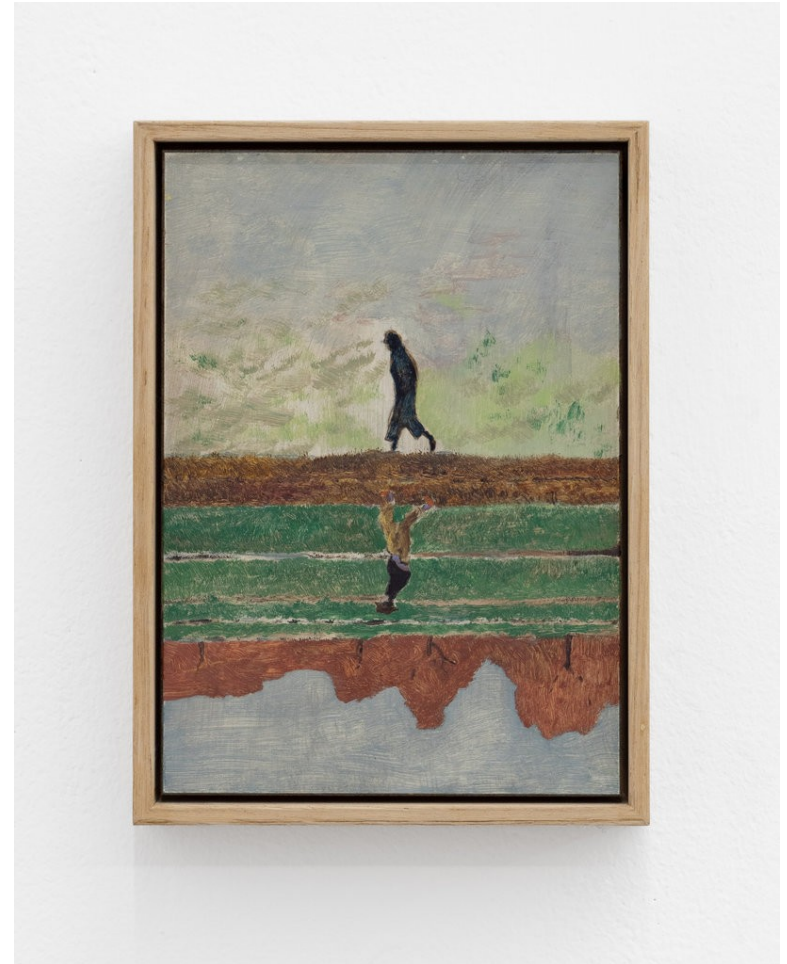

PUTTKOWSKI;68

Guim Tió
REFLEX

2025

oil on clayboard, framed

17.8 x 12.7 cm, 7 x 5 in

unique

GuT/M 49