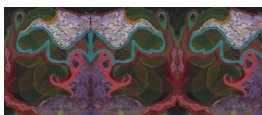

META Rorschach, 2024
Digital print on non-woven wallpaper
Dimensions variable
Edition 1 of 2 + 1AP
BR1205