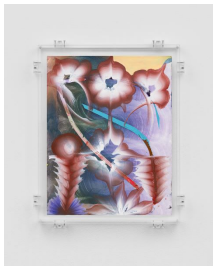

META, 2023-24
Oil on paper
14 x 11 inches
15 3/4 x 12 1/2 x 1 1/4 inches (40 x 31.8 x 3 cm)
framed
Signed and dated verso
BR1196