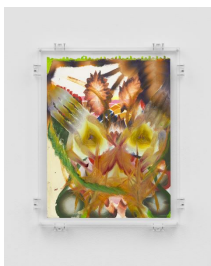

META, 2023-24
Oil on paper
14 x 11 inches
15 3/4 x 12 1/2 x 1 1/4 inches (40 x 31.8 x 3 cm)
framed
Signed and dated verso
BR1193