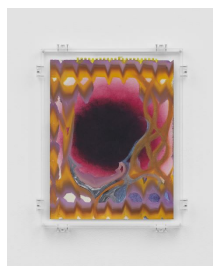

GLADSTONE

Kerstin Brätsch

META

January 22 – March 1, 2025

Grotehertstraat 12 Rue du Grand Cerf

Brussels, Belgium 1000

META, 2024
Oil on paper
14 x 11 inches
15 3/4 x 12 1/2 x 1 1/4 inches (40 x 31.8 x 3 cm)
framed
Signed and dated verso
BR1170

META, 2023-24
Oil on paper
14 x 11 inches
15 3/4 x 12 1/2 x 1 1/4 inches (40 x 31.8 x 3 cm)
framed
Signed and dated verso
BR1171

META, 2024
Oil and collage on paper
14 x 11 inches
15 3/4 x 12 1/2 x 1 1/4 inches (40 x 31.8 x 3 cm)
framed
Signed and dated verso
BR1172

META, 2024
Oil on paper
14 x 11 inches
15 3/4 x 12 1/2 x 1 1/4 inches (40 x 31.8 x 3 cm)
framed
Signed and dated verso
BR1173

META, 2024
Oil on paper
14 x 11 inches
15 3/4 x 12 1/2 x 1 1/4 inches (40 x 31.8 x 3 cm)
framed
Signed and dated verso
BR1174