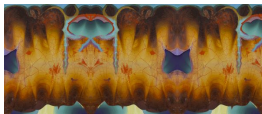

META Rorschach, 2024
Digital print on non-woven wallpaper
Dimensions variable
Edition 1 of 2 + 1AP
BR1204