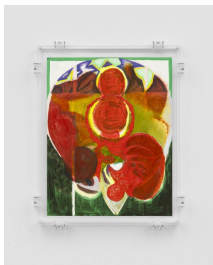

META, 2019-20
Oil on paper
14 x 11 inches
15 3/4 x 12 1/2 x 1 1/4 inches (40 x 31.8 x 3 cm)
framed
Signed and dated verso
BR1187