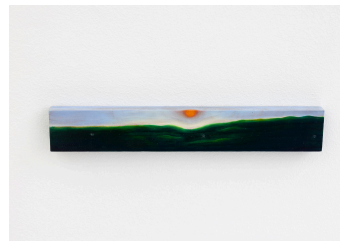

sharp

Small Sculptures Group Show

31st January—7th March, 2025

Opening | January 31, 2025 | 4 - 7 pm

Samuel Alves de Jesus (BR), Abdul Sharif Oluwafemi Baruwa (UK), Wisrah C. V. da R. Celestino (BR), Linnéa Gad (SE), Marina Grize (US), Clara Lena Langenbach (DE), Lou Masduraud (FR), Nevine Mahmoud (UK), Elizabeth Orr (US), Sophie Varin (FR), Anna Walther (DK)

Nevine Mahmoud
Cycle Cushion
2023
Pink alabaster, brushed aluminium
24.1 x 24.1 x 24.1 cm

Marina Grize
Bathers 47 (Lauren)
2024
Dye diffusion transfer print, glass, artist's frame
15.9 x 21 cm
Unique

Wisrah C. V. da R.
Celestino
Hometown
A clock set to the artist's hometown time zone
2024
Variable dimensions and materials
Edition 3 + 1 AP (+ certificate of authenticity)

Sophie Varin
Sham Meditation (sunrise)
2024
Oil on wood
29.6 x 4.5 x 2 cm
Unique

Linnéa Gad
Vävmist
2024
Glaze painting on porcelain tablet
30 x 24 x 4 cm
Unique

Clara Lena Langenbach
Practice makes perfekt (hip)
2024
Body imprint on clay, glaze, rubber band, cord ends
Dimensions variable
Unique

sharp

Lou Masduraud
Mini Kiss (with a rich biotope)
2023
Glazed ceramic, stones, pearls, threads
45 x 15 x 7 cm
Unique

Samuel Alves de Jesus
Sweat
2024
Resin, calcite and salt
29 x 28 x 2 cm
Unique

Lou Masduraud
Mini Kiss (with a healthy biotope)
2023
Glazed ceramic, stones, pearls, threads
45 x 15 x 7 cm
Unique