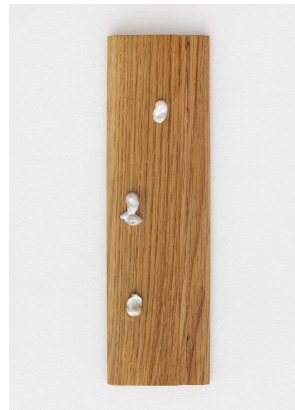

Nevine Mahmoud
Cycle Cushion
2023
Pink alabaster, brushed aluminium
24.1 x 24.1 x 24.1 cm

Marina Grize
Bathers 47 (Lauren)
2024
Dye diffusion transfer print, glass, artist's frame
15.9 x 21 cm
Unique

Wisrah C. V. da R.
Celestino
Hometown
A clock set to the artist's hometown time zone
2024
Variable dimensions and materials
Edition 3 + 1 AP (+ certificate of authenticity)

Sophie Varin
Sham Meditation (sunrise)
2024
Oil on wood
29.6 x 4.5 x 2 cm
Unique

Linnéa Gad
Vävmist
2024
Glaze painting on porcelain tablet
30 x 24 x 4 cm
Unique

Clara Lena Langenbach
Practice makes perfekt (hip)
2024
Body imprint on clay, glaze, rubber band, cord ends
Dimensions variable
Unique

sharp

Lou Masduraud
Mini Kiss (with a rich biotope)
2023
Glazed ceramic, stones, pearls, threads
45 x 15 x 7 cm
Unique

Samuel Alves de Jesus
Sweat
2024
Resin, calcite and salt
29 x 28 x 2 cm
Unique

Lou Masduraud
Mini Kiss (with a healthy biotope)
2023
Glazed ceramic, stones, pearls, threads
45 x 15 x 7 cm
Unique

Anna Walther
Lore Key
2025
Oak, mother of pearl
40 x 12 x 3 cm
Unique

Elizabeth Orr
Small Window
2024
Plexi, aluminium, wood, and acrylic paint
33.6 x 28.5 x 6.3 cm
Unique

Abdul Sharif Oluwafemi Baruwa
The Angler
2024
Aluminium, cardboard
14.5 x 22.5 x 2 cm
Unique