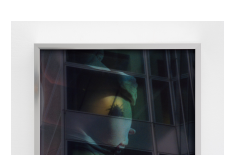

*Skyline Still Life #6, 2024*

Found Lightbox: glass, wooden box, LED, UV print  
19 x 38 1/2 x 2 3/4 in. (48.3 x 97.8 x 7 cm.)  
(JB0028)

*Skyline Still Life #4, 2024*

Found Lightbox: glass, wooden box, LED, UV print  
16 1/2 x 24 x 2 3/4 in. (41.9 x 61 x 7 cm.)  
(JB0026)

*Skyline Still Life #1, 2024*

Found Lightbox: glass, wooden box, LED, UV print  
12 x 15 3/4 x 2 3/4 in. (30.5 x 40 x 7 cm.)  
(JB0023)

*Skyline Still Life #2, 2024*

Found Lightbox: glass, wooden box, LED, UV print  
16 1/2 x 24 x 2 3/4 in. (41.9 x 61 x 7 cm.)  
(JB0024)

*Dear Zoomer 06, 2024*

Metal frame, stock photo print, UV print, glass  
9 x 12 x 1 1/4 in. (22.9 x 30.5 x 3.2 cm.)  
(JB0034)

*Dear Zoomer 08, 2024*

Metal frame, stock photo print, UV print, glass  
9 x 12 x 1 1/4 in. (22.9 x 30.5 x 3.2 cm.)  
(JB0036)