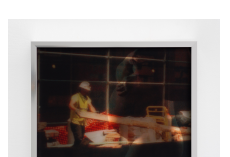

Dear Zoomer 08, 2024

Metal frame, stock photo print, UV print, glass
9 x 12 x 1 1/4 in. (22.9 x 30.5 x 3.2 cm.)
(JB0036)