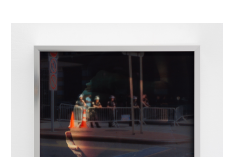

*Skyline Still Life #6, 2024*

Found Lightbox: glass, wooden box, LED, UV print  
19 x 38 1/2 x 2 3/4 in. (48.3 x 97.8 x 7 cm.)  
(JB0028)

*Skyline Still Life #4, 2024*

Found Lightbox: glass, wooden box, LED, UV print  
16 1/2 x 24 x 2 3/4 in. (41.9 x 61 x 7 cm.)  
(JB0026)

*Skyline Still Life #1, 2024*

Found Lightbox: glass, wooden box, LED, UV print  
12 x 15 3/4 x 2 3/4 in. (30.5 x 40 x 7 cm.)  
(JB0023)

*Skyline Still Life #2, 2024*

Found Lightbox: glass, wooden box, LED, UV print  
16 1/2 x 24 x 2 3/4 in. (41.9 x 61 x 7 cm.)  
(JB0024)

*Dear Zoomer 06, 2024*

Metal frame, stock photo print, UV print, glass  
9 x 12 x 1 1/4 in. (22.9 x 30.5 x 3.2 cm.)  
(JB0034)

*Dear Zoomer 08, 2024*

Metal frame, stock photo print, UV print, glass  
9 x 12 x 1 1/4 in. (22.9 x 30.5 x 3.2 cm.)  
(JB0036)

*Dear Zoomer 04, 2024*

Metal frame, stock photo print, UV print, glass  
9 x 12 x 1 1/4 in. (22.9 x 30.5 x 3.2 cm.)  
(JB0032)

*Dear Zoomer 05, 2024*

Metal frame, stock photo print, UV print, glass  
9 x 12 x 1 1/4 in. (22.9 x 30.5 x 3.2 cm.)  
(JB0033)