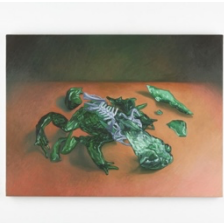

Nova Jiang

Possibility, 2024

oil on panel

16 x 16 in (40.64 x 40.64 cm)

Nova Jiang

Reader, 2024

oil on panel

11 x 11 x 1 in (27.94 x 27.94 x 2.54 cm)