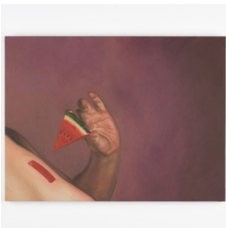

UNION PACIFIC

Caretaker
LIST OF WORKS

Nova Jiang

Caretaker, 2024

oil on panel

11 x 14 x 1 in (27.94 x 35.56 x 2.54 cm)

Nova Jiang

Cartographer, 2024

oil on panel

16.5 x 22 x 1 in (41.91 x 55.88 x 2.54 cm)

Nova Jiang

Cure, 2024

oil on panel

12 x 16 x 1 in (30.48 x 40.64 x 2.54 cm)

Nova Jiang

Fable, 2024