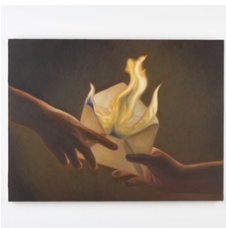

oil on panel

16.5 x 22 x 1 in (41.91 x 55.88 x 2.54 cm)

Nova Jiang

Cure, 2024

oil on panel

12 x 16 x 1 in (30.48 x 40.64 x 2.54 cm)

Nova Jiang

Fable, 2024

oil on panel

12 x 16 x 1 in (30.48 x 40.64 x 2.54 cm)

Nova Jiang

Ink, 2024

oil on panel

20 x 15 x 1 in (50.8 x 38.1 x 2.54 cm)

Directors

Grace Schofield
Nigel Dunkley