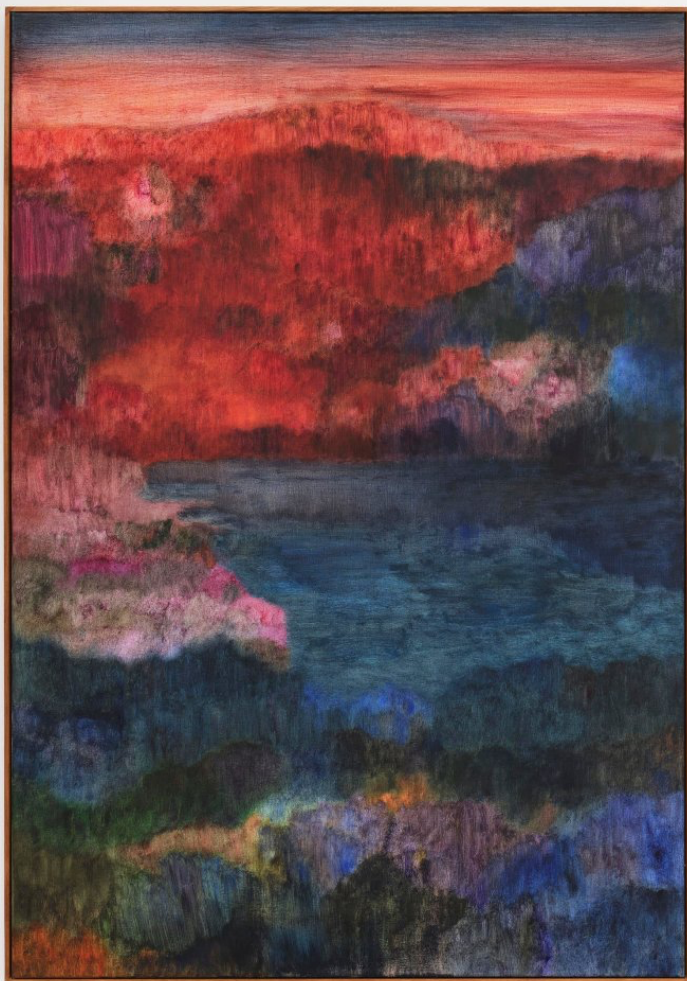

*Slow River*, 2024

Oil on linen

200 x 140 cm

203 x 143 cm (framed)

**Clara Gesang-Gottowt**

*The Old Quarry*, 2024

Oil on linen

200 x 140 cm

Oil on linen

56 x 64 cm

59 x 67 cm (framed)

**Clara Gesang-Gottowt**

*River VII, 2024*

Oil on linen

160 x 120 cm

163 x 123 cm (framed)

90 x 70 cm

93 x 73 cm (framed)

**Clara Gesang-Gottowt**

*River VI, 2024*

Signed on the back / CH

Oil on linen

150 x 170 cm

153 x 173 cm (framed)

**GALLERI**  
**NICOLAI WALLNER**

Clara Gesang-Gottowt  
*Slow River*, 2024

Oil on linen  
200 x 140 cm  
203 x 143 cm (framed)

**GALLERI**

**NICOLAI WALLNER**

Clara Gesang-Gottowt

*The Old Quarry*, 2024

Oil on linen  
200 x 140 cm  
203 x 143 cm (framed)