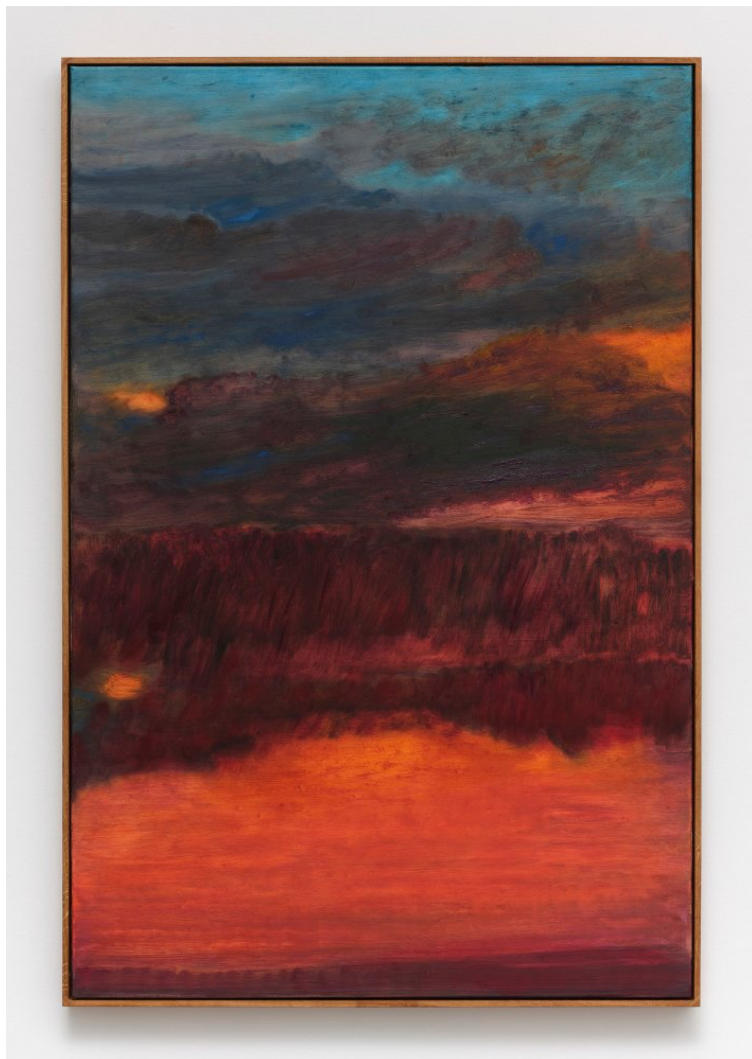

GALLERI
NICOLAI WALLNER

Clara Gesang-Gottowt
Before the storm, 2024

Oil on linen
150 x 100 cm
153 x 103 cm (framed)