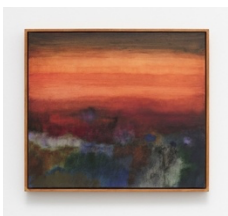

Clara Gesang-Gottowt

By the Meadow, 2025

Oil on linen

56 x 64 cm

59 x 67 cm (framed)