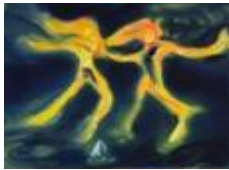

# Pilar Corrias

**Sophie von Hellermann**

*Moonage, 2023*

Acrylic on canvas

290 x 200 cm

114 1/8 x 78 3/4 in

Courtesy the artist and Pilar Corrias, London

**Sophie von Hellermann**

*Gemini Sailor, 2024*

Acrylic on canvas

276.9 x 378.5 cm

109 x 149 in

Courtesy the artist and Pilar Corrias, London

**Sophie von Hellermann**

*Press Your Space Face Close to Mine, 2025*

Acrylic on canvas

130 x 150 cm

51 1/8 x 59 in

Courtesy the artist and Pilar Corrias, London

**Sophie von Hellermann**

*Ziggy Stardust, 2025*

Acrylic on canvas

150 x 130 cm

59 x 51 1/8 in