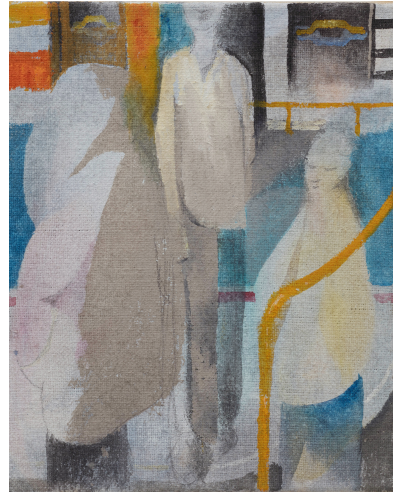

ELEGY
AS IT STANDS
JANUARY, 11 2025 – FEBRUARY 08, 2025

Tomasz Kowalski

Untitled, 2023

Oil and gouache on jute canvas

16.5 × 13 inches

Konrad Żukowski

jakby zielony witraż i luna szaro błękitnego światła, 2024

Oil on canvas

35.5 × 33.5 inches

Erica Vincenzi

What Walking South Felt Like, 2024

Oil on linen

8 x 10 inches

Merlin James

Enclosure & Trees, 2003-09

Acrylic and wood on canvas

18 1/8 x 24 3/4 in

Rastislav Podhorsky
The Move, 2024
Oil on canvas
27.5 x 31.5 inches

Filip Henin
Sirenes of the Eastern Sea, 2024
Oil on canvas
19.5 x 13.75 inches

Ted Gahl

Like A Stone, 2024

Acrylic, graphite, colored pencil, chalk
on canvas in artist's frame
40 x 30 inches