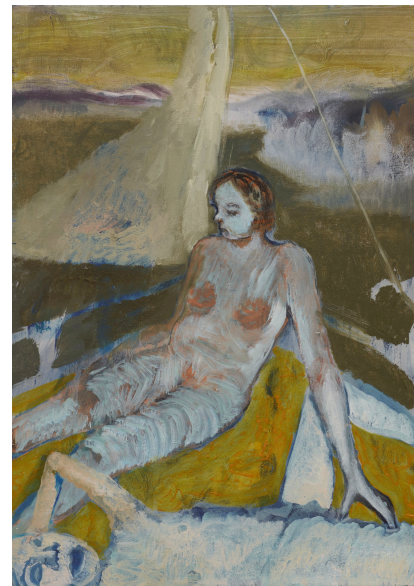

Oil on canvas

35.5 × 33.5 inches

Erica Vincenzi

What Walking South Felt Like, 2024

Oil on linen

8 x 10 inches

Merlin James

Enclosure & Trees, 2003-09

Acrylic and wood on canvas

18 1/8 x 24 3/4 in

Rastislav Podhorsky
The Move, 2024
Oil on canvas
27.5 x 31.5 inches

Filip Henin
Sirenes of the Eastern Sea, 2024
Oil on canvas
19.5 x 13.75 inches

Ted Gahl

Like A Stone, 2024

Acrylic, graphite, colored pencil, chalk
on canvas in artist's frame
40 x 30 inches