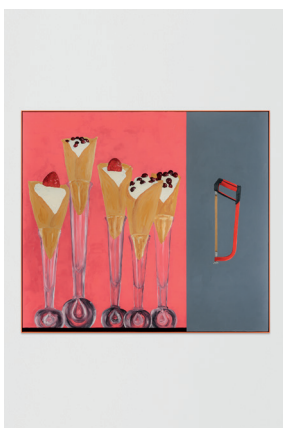

56 Milena Büsch
Dead Duck
8.2. – 29.3.2025

Milena Büsch
Dead Duck, 2024
Oil on paper on wood, varnish, lacquered metal artist's frame
130 × 116 × 5 cm (51 1/8 × 45 5/8 × 2 in)

Milena Büsch
Dead Duck – Spachtel, 2024
Oil on paper on wood, varnish, lacquered metal artist's frame
130 × 116 × 5 cm (51 1/8 × 45 5/8 × 2 in)

Milena Büsch
Dead Duck – Schraubzwinge, 2024
Oil on paper on wood, varnish, lacquered metal artist's frame
116 × 130 × 5 cm (45 5/8 × 51 1/8 × 2 in)

0 FELIX GAUDLITZ

Milena Büsch
Dead Duck – Schwein, 2024
Oil on paper on wood, varnish, lacquered metal artist's frame
116 × 130 × 5 cm (45 5/8 × 51 1/8 × 2 in)

Milena Büsch
Dead Duck – Wackelpudding, 2024
Oil on paper on wood, varnish, lacquered metal artist's frame
130 × 116 × 5 cm (51 1/8 × 45 5/8 × 2 in)

Milena Büsch
Dead Duck – Zange, 2024
Oil on paper on wood, varnish, lacquered metal artist's frame
116 × 130 × 5 cm (45 5/8 × 51 1/8 × 2 in)

Milena Büsch
Dead Duck – Säge, 2024
Oil on paper on wood, varnish, lacquered metal artist's frame
116 × 130 × 5 cm (45 5/8 × 51 1/8 × 2 in)

0 FELIX GAUDLITZ

Milena Büsch

Dead Duck – Languste, 2024

Oil on paper on wood, varnish, lacquered metal artist's frame
130 × 116 × 5 cm (51 1/8 × 45 5/8 × 2 in)