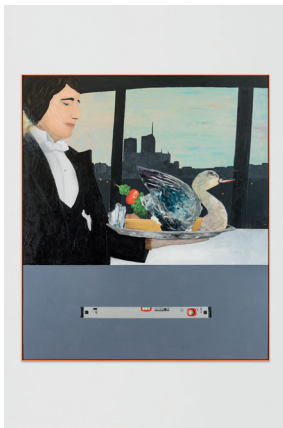

56 Milena Büsch
Dead Duck
8.2. – 29.3.2025

Milena Büsch
Dead Duck, 2024
Oil on paper on wood, varnish, lacquered metal artist's frame
130 × 116 × 5 cm (51 1/8 × 45 5/8 × 2 in)

Milena Büsch
Dead Duck – Spachtel, 2024
Oil on paper on wood, varnish, lacquered metal artist's frame
130 × 116 × 5 cm (51 1/8 × 45 5/8 × 2 in)

Milena Büsch
Dead Duck – Schraubzwinge, 2024
Oil on paper on wood, varnish, lacquered metal artist's frame
116 × 130 × 5 cm (45 5/8 × 51 1/8 × 2 in)

0 FELIX GAUDLITZ

Milena Büsch
Dead Duck – Schwein, 2024
Oil on paper on wood, varnish, lacquered metal artist's frame
116 × 130 × 5 cm (45 5/8 × 51 1/8 × 2 in)

Milena Büsch
Dead Duck – Wackelpudding, 2024
Oil on paper on wood, varnish, lacquered metal artist's frame
130 × 116 × 5 cm (51 1/8 × 45 5/8 × 2 in)

Milena Büsch
Dead Duck – Zange, 2024
Oil on paper on wood, varnish, lacquered metal artist's frame
116 × 130 × 5 cm (45 5/8 × 51 1/8 × 2 in)

Milena Büsch
Dead Duck – Säge, 2024
Oil on paper on wood, varnish, lacquered metal artist's frame
116 × 130 × 5 cm (45 5/8 × 51 1/8 × 2 in)

0 FELIX GAUDLITZ

Milena Büsch

Dead Duck – Languste, 2024

Oil on paper on wood, varnish, lacquered metal artist's frame
130 × 116 × 5 cm (51 1/8 × 45 5/8 × 2 in)