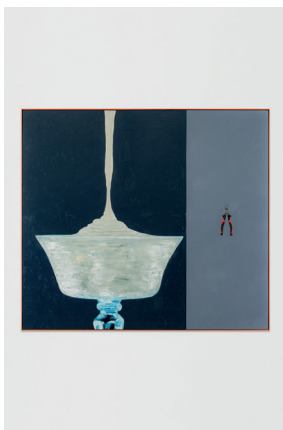

56 Milena Büsch
Dead Duck
8.2. – 29.3.2025

Milena Büsch
Dead Duck, 2024
Oil on paper on wood, varnish, lacquered metal artist's frame
130 × 116 × 5 cm (51 1/8 × 45 5/8 × 2 in)

Milena Büsch
Dead Duck – Spachtel, 2024
Oil on paper on wood, varnish, lacquered metal artist's frame
130 × 116 × 5 cm (51 1/8 × 45 5/8 × 2 in)

Milena Büsch
Dead Duck – Schraubzwinge, 2024
Oil on paper on wood, varnish, lacquered metal artist's frame
116 × 130 × 5 cm (45 5/8 × 51 1/8 × 2 in)

0 FELIX GAUDLITZ

Milena Büsch
Dead Duck – Schwein, 2024
Oil on paper on wood, varnish, lacquered metal artist's frame
116 × 130 × 5 cm (45 5/8 × 51 1/8 × 2 in)

Milena Büsch
Dead Duck – Wackelpudding, 2024
Oil on paper on wood, varnish, lacquered metal artist's frame
130 × 116 × 5 cm (51 1/8 × 45 5/8 × 2 in)

Milena Büsch
Dead Duck – Zange, 2024
Oil on paper on wood, varnish, lacquered metal artist's frame
116 × 130 × 5 cm (45 5/8 × 51 1/8 × 2 in)

Milena Büsch
Dead Duck – Säge, 2024
Oil on paper on wood, varnish, lacquered metal artist's frame
116 × 130 × 5 cm (45 5/8 × 51 1/8 × 2 in)

0 FELIX GAUDLITZ

Milena Büsch

Dead Duck – Languste, 2024

Oil on paper on wood, varnish, lacquered metal artist's frame
130 × 116 × 5 cm (51 1/8 × 45 5/8 × 2 in)