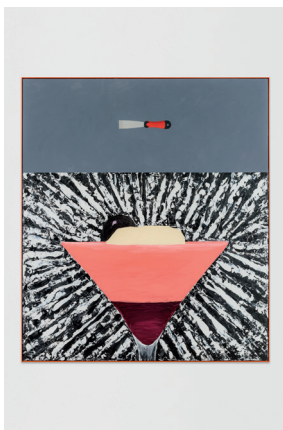

56 Milena Büsch
Dead Duck
8.2. – 29.3.2025

Milena Büsch
Dead Duck, 2024
Oil on paper on wood, varnish, lacquered metal artist's frame
130 × 116 × 5 cm (51 1/8 × 45 5/8 × 2 in)

Milena Büsch
Dead Duck – Spachtel, 2024
Oil on paper on wood, varnish, lacquered metal artist's frame
130 × 116 × 5 cm (51 1/8 × 45 5/8 × 2 in)

Milena Büsch
Dead Duck – Schraubzwinge, 2024
Oil on paper on wood, varnish, lacquered metal artist's frame
116 × 130 × 5 cm (45 5/8 × 51 1/8 × 2 in)

0 FELIX GAUDLITZ

Milena Büsch
Dead Duck – Schwein, 2024
Oil on paper on wood, varnish, lacquered metal artist's frame
116 × 130 × 5 cm (45 5/8 × 51 1/8 × 2 in)

Milena Büsch
Dead Duck – Wackelpudding, 2024
Oil on paper on wood, varnish, lacquered metal artist's frame
130 × 116 × 5 cm (51 1/8 × 45 5/8 × 2 in)

Milena Büsch
Dead Duck – Zange, 2024
Oil on paper on wood, varnish, lacquered metal artist's frame
116 × 130 × 5 cm (45 5/8 × 51 1/8 × 2 in)

Milena Büsch
Dead Duck – Säge, 2024
Oil on paper on wood, varnish, lacquered metal artist's frame
116 × 130 × 5 cm (45 5/8 × 51 1/8 × 2 in)

0 FELIX GAUDLITZ

Milena Büsch

Dead Duck – Languste, 2024

Oil on paper on wood, varnish, lacquered metal artist's frame
130 × 116 × 5 cm (51 1/8 × 45 5/8 × 2 in)