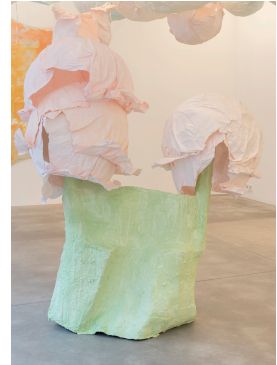

GALERIE GISELA CAPITAIN

KARLA BLACK

February 7, 2025 – April 5, 2025

all prices excl. VAT

ROOM 1

1. Karla Black
Looking Glass (Prospect)
2024
Glass paint and oil paint on mirror
180 x 135 cm

ROOM 2

2. Karla Black
Prospects Edge
2025
Watercolour and ink on cartridge paper, ribbon
dimensions variable

3. Karla Black
Paint For A Picture
2024
Glass paint and oil paint on mirror
240 x 190 cm

4. Karla Black
Profile In Place
2025
Watercolour, ink and plaster on cartridge paper,
chicken wire
215 x 65 x 130 cm

GALERIE GISELA CAPITAIN

KARLA BLACK

February 7, 2025 – April 5, 2025

all prices excl. VAT

5. Karla Black
Language Of Worlds
2025
Watercolour, ink and plaster on cartridge paper,
chicken wire
163 x 150 x 70 cm