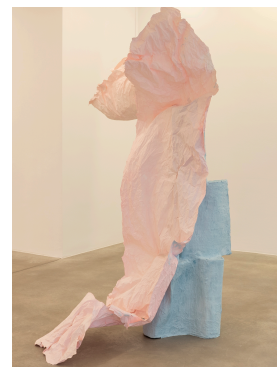

GALERIE GISELA CAPITAIN

KARLA BLACK

February 7, 2025 – April 5, 2025

all prices excl. VAT

ROOM 1

1. Karla Black
Looking Glass (Prospect)
2024
Glass paint and oil paint on mirror
180 x 135 cm

ROOM 2

2. Karla Black
Prospects Edge
2025
Watercolour and ink on cartridge paper, ribbon
dimensions variable

3. Karla Black
Paint For A Picture
2024
Glass paint and oil paint on mirror
240 x 190 cm

4. Karla Black
Profile In Place
2025
Watercolour, ink and plaster on cartridge paper,
chicken wire
215 x 65 x 130 cm

GALERIE GISELA CAPITAIN

KARLA BLACK

February 7, 2025 – April 5, 2025

all prices excl. VAT

5. Karla Black
Language Of Worlds
2025
Watercolour, ink and plaster on cartridge paper,
chicken wire
163 x 150 x 70 cm