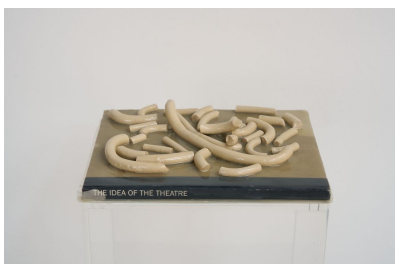

**Lulua Alyahya**  
*Supersilver Blue Green, 2023*  
oil on canvas  
21 x 30 cm  
unique

**48.356 KG**

**Valérian Goalec**  
*Act. 16, 2024-25*  
weight of all artworks in the show,  
written in Muggenburg Grotesque font  
dimensions variable

**Valérian Goalec**  
*Act. 26, 2025*  
metal suggestions box, Belmacz pen and  
paper notes  
21.5 x 15 x 18 cm  
unique

**Angélique Heidler**  
*Glam Volume Sexy, 2024*  
acrylic, heat-press print and collage on  
canvas, diptych  
150 x 200 cm, 130 x 150 cm  
unique