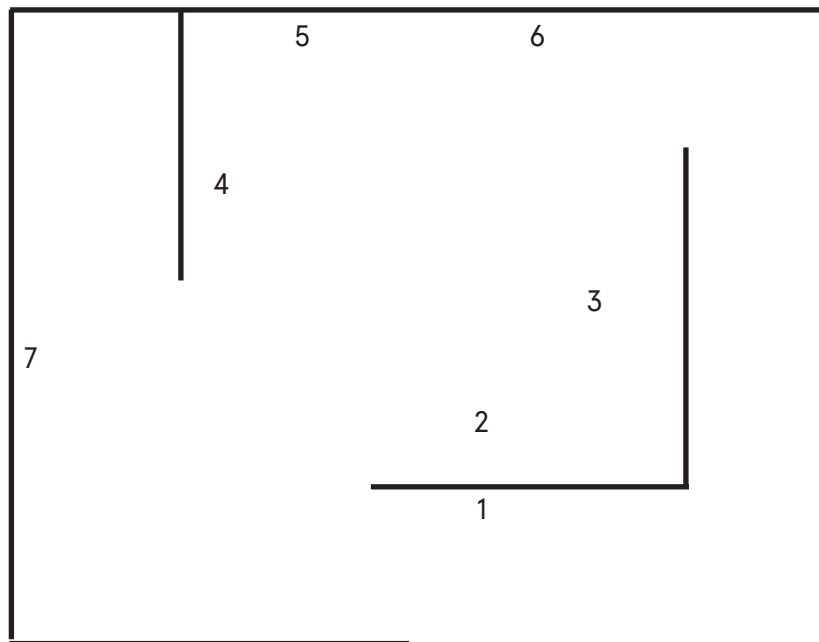

Echo Graph

Ana María Caballero

20 February – 04 April 2025

1
Ana María Caballero
Echo Graph - Book Sculpture,
2025
Book, MP4, 02:07 min, 1080 x
1920, Bitcoin text-only inscription
18 x 12 x 3 cm

2
Ana María Caballero
Echo Graph - Page Break, 2025
Framed diptych containing a book
and a single page
44 x 38 x 4.5 cm, each
Edition 1 + 1 AP

3
Ana María Caballero
Echo Graph, 2025
Video 1:25 | MP4
Edition 1/1

4
Ana María Caballero
A not uncommon thing, 2025
Print, framed, incl digital file
40 x 80 cm
Edition 1/3

5
Ana María Caballero
Are you sure? I ask., 2025
Print, framed, incl digital file
50 x 100 cm / 25 x 100 cm
Unique

6
Ana María Caballero
such physical failure a not uncom-
mon thing, 2025
Print, framed, incl digital file
50 x 100 cm, each
Unique

7
Ana María Caballero
Placental, 2025
Print, framed, incl digital file
40 x 80 cm
Edition 1/3