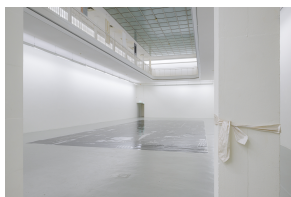

Lorenza Longhi, *Dazzle Dazzle*, Installation View, Kunstverein Freiburg, 2025, Photo: Marc Doradzillo