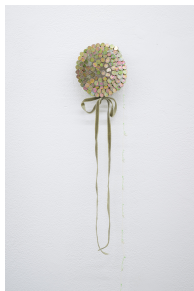

Lorenza Longhi, *Dazzle Dazzle*, Installation View, Kunstverein Freiburg, 2025, Photo: Marc Doradzillo

Lorenza Longhi, *Corsage (Vivid)*, 2025, Photo: Marc Doradzillo

Lorenza Longhi, *Dazzle Dazzle*, Installation View,
Kunstverein Freiburg, 2025, Photo: Marc Doradzillo

Lorenza Longhi, *Corsage (Blue)*, 2025, Photo: Marc Doradzillo

Lorenza Longhi, *Corsage (Beaded Blue)*, 2025, Photo: Marc
Doradzillo

Lorenza Longhi, *Corsage (Pale Greens)*, 2025, Photo: Marc
Doradzillo