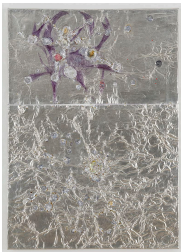

GREENE NAFTALI

Josef Strau

Tears and New Tears

March 8 – April 14

8th Floor

Gallery 1:

Shamelessness, 2018

Tin plate, tin wire, ballpoint pen on canvas
36 1/4 x 24 1/4 x 1 1/4 inches (92.1 x 61.6 x 3.2 cm)

Impairment, 2018

Tin plate, tin wire, acrylic, ballpoint pen on canvas
28 1/4 x 22 x 1 inches (71.8 x 55.9 x 2.5 cm)

Mischief, 2018

Tin plate, tin wire, acrylic, ballpoint pen on canvas
28 1/4 x 20 x 1 inches (71.8 x 50.8 x 2.5 cm)

Bedevilment, 2018

Tin plate, tin wire on canvas
24 x 18 x 1 1/4 inches (61 x 45.7 x 3.2 cm)

Indulgence, 2018

Tin plate, tin wire, acrylic on canvas
16 x 12 x 1 inches (40.6 x 30.5 x 2.5 cm)

Facetiousness, 2018