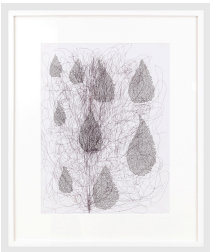

Inquiry, 2018
Tin plate, tin wire, acrylic on canvas
14 1/4 x 11 1/4 x 1 1/4 inches (36.2 x 28.6 x 3.2 cm)

Confusion, 2018
Tin plate, tin wire, acrylic, ballpoint pen on canvas
24 x 20 x 1 inches (61 x 50.8 x 2.5 cm)

Misunderstanding, 2018
Tin plate, tin wire, acrylic on canvas
28 1/4 x 20 1/4 x 1 inches (71.8 x 51.4 x 2.5 cm)

Ennui, 2018
Tin plate, tin wire, acrylic on canvas
30 x 24 x 1 inches (76.2 x 61 x 2.5 cm)

Gallery 3:

Untitled, 2018
Ballpoint pen on poster print, framed
Paper: 24 x 18 inches (61 x 45.7 cm)
Framed: 33 1/4 x 27 1/4 inches (84.5 x 69.2 cm)

Untitled, 2018
Ballpoint pen on poster print, framed
Paper: 24 x 18 inches (61 x 45.7 cm)
Framed: 33 1/4 x 27 1/4 inches (84.5 x 69.2 cm)