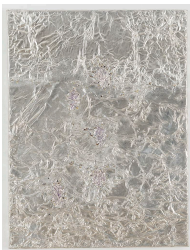

GREENE NAFTALI

Josef Strau

Tears and New Tears

March 8 – April 14

8th Floor

Gallery 1:

Shamelessness, 2018

Tin plate, tin wire, ballpoint pen on canvas
36 1/4 x 24 1/4 x 1 1/4 inches (92.1 x 61.6 x 3.2 cm)

Impairment, 2018

Tin plate, tin wire, acrylic, ballpoint pen on canvas
28 1/4 x 22 x 1 inches (71.8 x 55.9 x 2.5 cm)

Mischief, 2018

Tin plate, tin wire, acrylic, ballpoint pen on canvas
28 1/4 x 20 x 1 inches (71.8 x 50.8 x 2.5 cm)

Bedevilment, 2018

Tin plate, tin wire on canvas
24 x 18 x 1 1/4 inches (61 x 45.7 x 3.2 cm)

Indulgence, 2018

Tin plate, tin wire, acrylic on canvas
16 x 12 x 1 inches (40.6 x 30.5 x 2.5 cm)

Facetiousness, 2018

Tin plate, tin wire, acrylic on canvas
20 x 16 x 1 inches (50.8 x 40.6 x 2.5 cm)

Agony, 2018

Tin plate, tin wire, acrylic on canvas
24 1/4 x 18 1/4 x 1 inches (61.6 x 46.4 x 2.5 cm)

Depression, 2018

Tin plate, tin wire, acrylic, ballpoint pen on canvas
18 x 14 x 1 inches (45.7 x 35.6 x 2.5 cm)