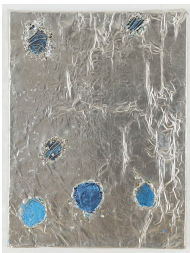

Gallery 2:

Confessing, 2018
Tin plate, tin wire, acrylic, ballpoint pen, felt marker on canvas
24 1/4 x 36 x 1 1/4 inches (61.6 x 91.4 x 3.2 cm)

Contagiousness, 2018
Tin plate, tin wire, acrylic, ballpoint pen on canvas
24 x 18 x 1 1/4 inches (61 x 45.7 x 3.2 cm)

Possession, 2017
Tin plate, tin wire, acrylic, ballpoint pen on canvas
11.8 x 15.74 inches (30 x 40 cm)

Transgression, 2018
Tin plate, tin wire, acrylic on canvas
16 x 12 x 1 inches (40.6 x 30.5 x 2.5 cm)