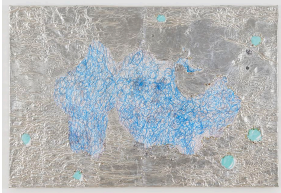

Tin plate, tin wire, acrylic on canvas
20 x 16 x 1 inches (50.8 x 40.6 x 2.5 cm)

Agony, 2018

Tin plate, tin wire, acrylic on canvas
24 1/4 x 18 1/4 x 1 inches (61.6 x 46.4 x 2.5 cm)

Depression, 2018

Tin plate, tin wire, acrylic, ballpoint pen on canvas
18 x 14 x 1 inches (45.7 x 35.6 x 2.5 cm)

Escapism, 2018

Tin plate, tin wire, acrylic on canvas
20 1/4 x 16 1/4 x 1 inches (51.4 x 41.3 x 2.5 cm)

Submission, 2018

Tin plate, tin wire, acrylic on canvas
20 x 16 x 1 inches (50.8 x 40.6 x 2.5 cm)

Confession, 2018
Tin plate, tin wire, acrylic on canvas
12 1/4 x 9 1/4 inches (31.1 x 23.5 cm)

Gallery 2:

Confessing, 2018
Tin plate, tin wire, acrylic, ballpoint pen, felt marker on canvas
24 1/4 x 36 x 1 1/4 inches (61.6 x 91.4 x 3.2 cm)

Contagiousness, 2018
Tin plate, tin wire, acrylic, ballpoint pen on canvas
24 x 18 x 1 1/4 inches (61 x 45.7 x 3.2 cm)