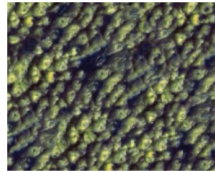

RZ/PR 103

Photo: Trevor Good
Courtesy the artist and Plan B Cluj, Berlin

---

14. **Ran Zhang**
  Dark Romance (1-3)
  2024 - 2025
  amino acid reconstruction of long-wave-sensitive opsin, digital printing, aluminium, LED, (PBD Entry: 8IU2)
  120 x 90 x 6.5 cm