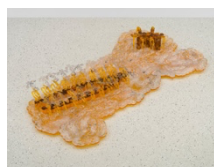

Photo: Trevor Good

Courtesy the artist and Plan B Cluj, Berlin

- 
4. **Ran Zhang**  
*Dark Romance (11)*  
2024 - 2025  
inkjet printing transfer, acrylic glass and plastic foil  
7 x 61 x 32 cm

RZ/O 33

Photo: Trevor Good  
Courtesy the artist and Plan B Cluj, Berlin