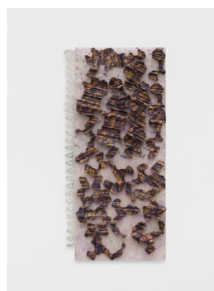

Courtesy the artist and Plan B Cluj, Berlin

---

3. **Ran Zhang**

*Dark Romance (16)*

2024 - 2025

inkjet printing transfer, acrylic glass and plastic foil

60 x 29 x 4 cm

RZ/O 37