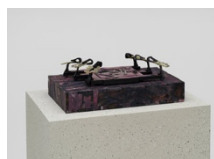

RZ/O 27

Photo: Trevor Good
Courtesy the artist and Plan B Cluj, Berlin