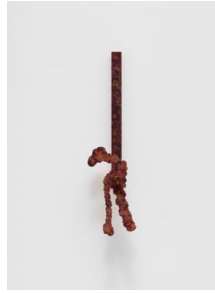

40.5 x 28.4 x 1.2 cm

RZ/PR 100

Photo: Trevor Good

Courtesy the artist and Plan B Cluj, Berlin

- 
12. **Ran Zhang**  
*Human Sized Things 7*  
2023 - 2024

Engraved muscae volitantes, rhodopsin and myosin proteins on micrograph coated acrylic glass, double eye floaters  
43 x 11 x 13.5 cm