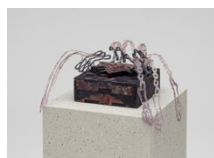

---

8. **Ran Zhang**

*Dark Romance (1)*

2024 - 2025

inkjet printing transfer, acrylic glass, foam and plastic foil

10 x 26.5 x 26.5 cm

RZ/O 25

Photo: Trevor Good