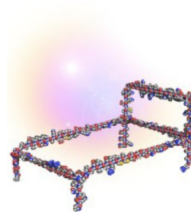

RZ/O 40

Photo: Trevor Good
Courtesy the artist and Plan B Cluj, Berlin